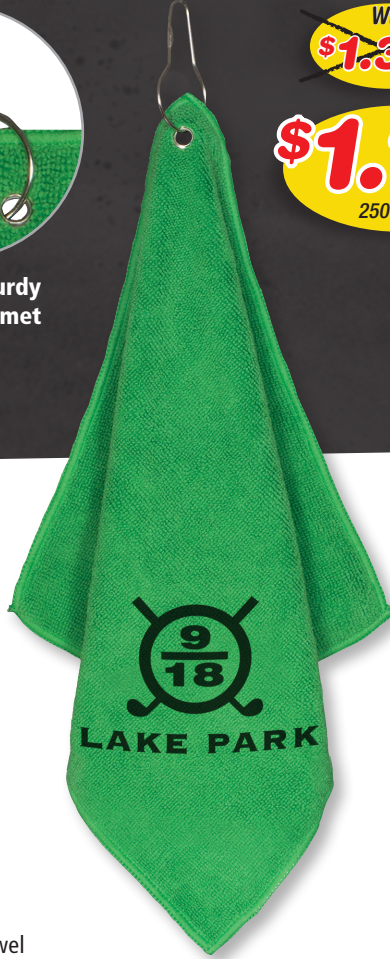

# DON'T SETTLE FOR A BOGEY

## MICROFIBER GOLF TOWELS ARE SURE TO DELIGHT

Features Sturdy Metal Grommet & Clip

Was ~~\$1.30~~  
**\$1.19**  
 2500 pcs+ (C)

Optional Imprint Area

150	250	500	1,000	2,500+
1.80	<del>1.60</del>	<del>1.50</del>	<del>1.40</del>	<del>1.30</del> (C)
	1.40	1.30	1.25	1.19 (C)

**Size:** 12" W x 12" H  
**Imprint:** 5"W x 5" H (Lower Corner of Diamond)  
 Minimum font size accepted, 22 point.

- Colors:
- Red
  - Royal Blue
  - Grass Green
  - White
  - Black
  - Navy Blue
  - Purple **NEW** (AVAILABLE MAY)

**HAVE MORE TIME? TRY OVERSEAS PRODUCTION **WOW!****

	10-12 Weeks	5,000	10,000	25,000+
#5130OP	.80	.74	.68	(C)