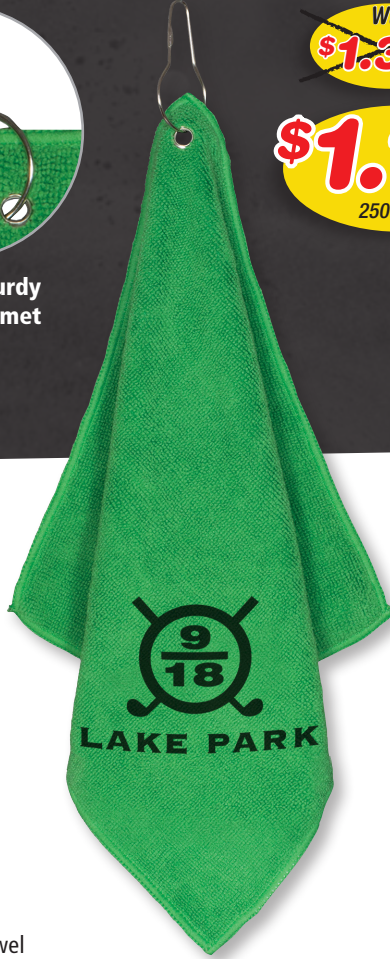

DON'T SETTLE FOR A BOGEY

MICROFIBER GOLF TOWELS ARE SURE TO DELIGHT

Features Sturdy
Metal Grommet
& Clip

Was
~~\$1.30~~ (C)
\$1.19 (C)
2500 pcs+

#5130 300GSM Microfiber Golf Towel with Metal Grommet and Clip

Our soft and absorbent microfiber towel is light weight and quick drying. Clean your hands, clubs, golf balls or tees. Easy access hook attachment for clipping onto your golf club bag. Intended for dry/damp use.

150	250	500	1,000	2,500+
1.80	1.60	1.50	1.40	1.30 (C)
	1.40	1.30	1.25	1.19 (C)

Size: 12" W x 12" H
Imprint: 5"W x 5" H (Lower Corner of Diamond)
Minimum font size accepted, 22 point.

Shown with **Optional**
PhotoImage © Full Color Imprint*

Optional
Imprint Area

Standard Imprint Area
(Lower Corner of Diamond)

- Colors:
- Red
 - Royal Blue
 - Grass Green
 - White
 - Black
 - Navy Blue
 - Purple **NEW**
(AVAILABLE MAY)

Setup Charge: 55.00 (G) per location. **Price includes:** One Color imprint Only, One Location in lower corner of diamond unless otherwise specified. We recommend black imprint on all golf towels (silver ink only on navy, black, or purple towel). If customer orders other imprint colors, factory cannot guarantee results or accept returns. For a complete list of available imprint colors based on cloth color, please visit the website for this item. **Second Side Imprint:** add .30 (G). ***PhotoImage © Full Color Imprint Charge:** 55.00 (G) add 1.00 (G) running charge, Minimum 200 pcs. Add 3 days to production time. **Assorted Colors:** Minimum assortment per color is 100 pieces and must be in even increments of 100 pieces (sorry, no exceptions). If ink change is required, please add 40.00 (G) per change. **Email Proof:** 7.50 (G), add 2 days to production time. **Repeat Setup:** 25.00 (G). **Standard Packaging:** Bulk. **Production Time:** 5 Days. **Weight:** 6 lbs. (100 pcs.). **Material:** 300GSM Microfiber.