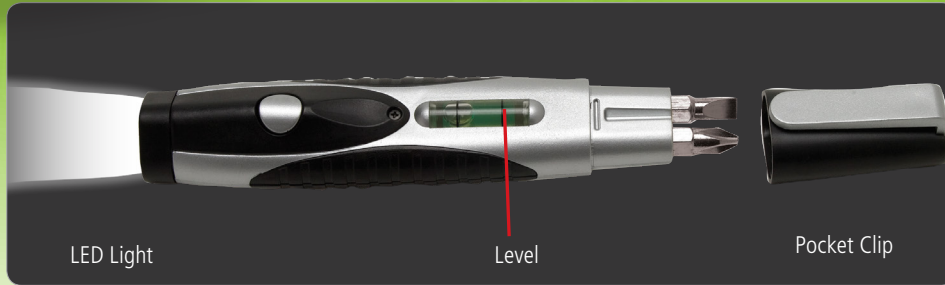

WE SUPPLY THE DIY

Was ~~$2.10~~ (C)

$1.89 (C)
1000 pcs+

LED Light

Level

Pocket Clip

#5303B 4 Bit Screwdriver Tool Kit with LED White Light and Level

Features 2 Phillips and 2 Flathead screwdriver bit, a bright white LED light, Level, and a pocket clip.
Size: 5-1/2" L x 1" H.
Imprint: 2" W x 1/2" H. **Weight:** 11 lbs. (100pcs.)

100	250	500	1,000	2,500+
2.45	~~2.30~~	~~2.20~~	~~2.10~~	~~2.05~~ (C)
	1.99	1.99	1.89	1.89 (C)

Screen Setup Charge: 55.00 (G) per color. **Price Includes:** one color imprint, one location. **PMS Color Match:** 40.00 (G) per color, not available for Full Color Imprint. **Each Additional Color/2nd side Imprint:** add .30 (G) running charge, plus 50.00 Setup Charge. ***Photolmage® Full Color Imprint Setup Charge:** add .40 (G) running charge, plus 55.00 (G) Setup Charge. **Price Includes:** up to a Full Color Imprint (exact color match not guaranteed). **Email Proof:** 7.50 (G), add 2 days to production time. **Repeat Setup:** 25.00 (G). **Production Time:** 5 days. **Packaging:** Gift Box.

Please specify Promo #W3632 to receive special pricing at time of order placement as it cannot be applied later. This offer may not be combined with any other promotion, discount, coupon and/or special column pricing. Expires 8/31/2019. All prices are in US Dollars. While Quantities Last. Inventory Subject To Prior Sale

Available Colors: Black ONLY