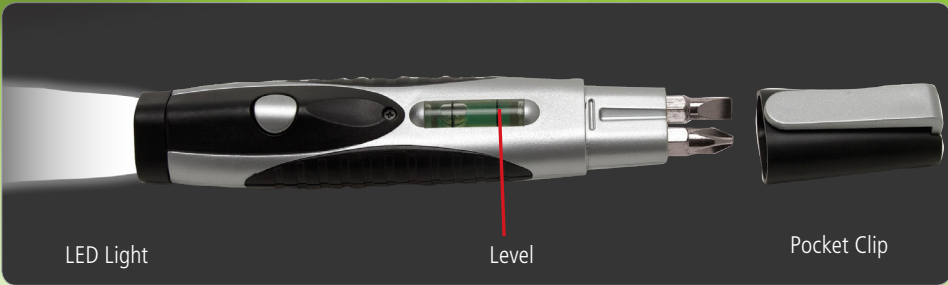

WE SUPPLY THE DIY

Was ~~$2.10~~ (C)

$1.89 (C)
1000 pcs+

LED Light

Level

Pocket Clip

#5303B 4 Bit Screwdriver Tool Kit with LED White Light and Level

Features 2 Phillips and 2 Flathead screwdriver bit, a bright white LED light, Level, and a pocket clip.

Size: 5-1/2" L x 1" H.

Imprint: 2" W x 1/2" H. Weight: 11 lbs. (100pcs.)

100	250	500	1,000	2,500+
2.45	~~2.30~~	~~2.20~~	~~2.10~~	~~2.05~~ (C)
	1.99	1.99	1.89	1.89 (C)

Screen Setup Charge: 55.00 (G) per color. **Price Includes:** one color imprint, one location. **PMS Color Match:** 40.00 (G) per color, not available for Full Color Imprint. **Each Additional Color/2nd side Imprint:** add .30 (G) running charge, plus 50.00 Setup Charge. ***Photolmage® Full Color Imprint Setup Charge:** add .40 (G) running charge, plus 55.00 (G) Setup Charge. **Price Includes:** up to a Full Color Imprint (exact color match not guaranteed). **Email Proof:** 7.50 (G), add 2 days to production time. **Repeat Setup:** 25.00 (G). **Production Time:** 5 days. **Packaging:** Gift Box.

Please specify Promo #W3632 to receive special pricing at time of order placement as it cannot be applied later. This offer may not be combined with any other promotion, discount, coupon and/or special column pricing. Expires 8/31/2019. All prices are in US Dollars. While Quantities Last. Inventory Subject To Prior Sale

Available Colors: Black ONLY