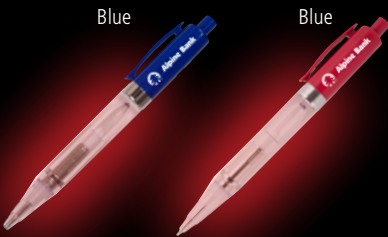

#3005 Light Up Pen with RED Color LED Light

Cap Colors with RED Light: