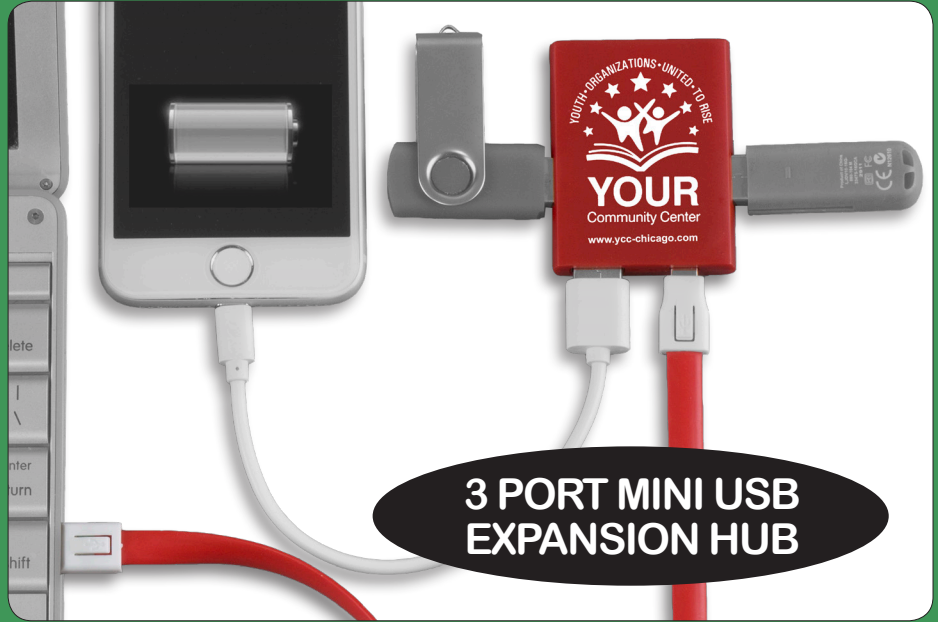

USB HUB & CHARGING CABLES ALL IN ONE!

Was ~~\$3.99~~ (C)

\$3.39 (C)
500 pcs+

3 PORT MINI USB EXPANSION HUB

TYPE-C ADAPTER STORAGE

3-IN-1 CHARGING CONNECTORS

- ANDROID TYPE-C
- IPHONE® CONNECTOR & ANDROID MICRO USB
- USB ADAPTER

100	250	500	1,000	2,500+
4.40	4.20	3.99	3.99	3.99 (C)
3.89	3.69	3.39	3.39	3.39

#5144 "Zion"

3 Port Mini USB Hub and Charging Cable

Features 3 port USB 2.0 HUB and a 3-in-1 charging cable that has connectors for all cell phones:

- TYPE-C Connector (Stored Inside USB Hub)
- iPhone Connector
- Micro-USB Connector

Available with a Spot Color or Full Color Imprint.

Setup Charge: 55.00 (G) per color. **Price Includes:** One color imprint, one location. **PMS Color Match:** 40.00 (G) per color, not available for Full Color Imprint.

Size: 1-3/4" W x 6-15/16" H. **Imprint:** Standard Imprint Side - 1-7/16" W x 1-1/2" H. Optional 2nd Side Imprint: 1-7/16" x 1-15/16".

Recommended for charging one device at a time. Extends to 12" in length. Iphone®/iPad®/Ipad® are registered trademarks of Apple® Inc.