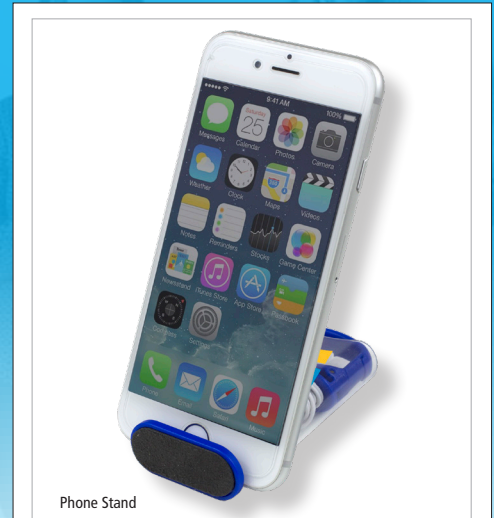

# TRIPLE THREAT EARBUD SET

Was ~~\$2.00~~ (C)

**\$1.79** (C)  
1000 pcs+

Carabiner For Attaching To Backpacks and Bags

Slide Off Case Cover To Access Earbuds

Phone Stand

Screen Cleaner

### Earbud Headphones, Phone Cleaner and Phone Stand in Carabiner Case

Includes matching color earbud headphones, a travelling case that doubles as a phone stand and convenient cell phone cleaner with a carabiner for attaching to your bag or purse.