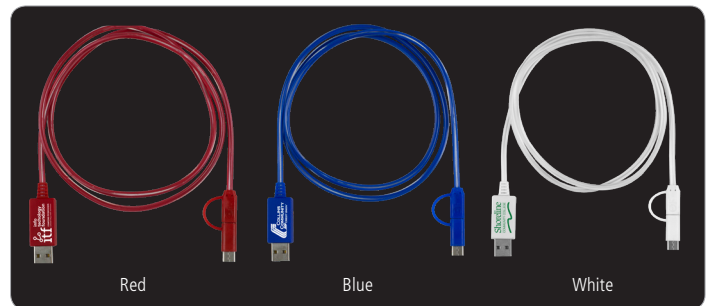

CHARGE + LIGHT = FUN

NEW

Was
\$4.00 (C)

\$3.90 (C)
1000 pcs+

3-IN-1 LED LIGHTED CELLPHONE CHARGING CABLE W/ TYPE C ADAPTER

#5148 "Payson" 3-in-1 LED Lighted Cell Phone Charging Cable with Type C Adapter

3-in-1 charging cable with 5-pin charging attachment for use with Apple® iPhone® 6, 7, 8 and X cell phones and Micro USB charging attachment for use with Android® phones and a Type C universal attachment with reversible orientation (either side is up) for any device requiring Type C connectivity. The entire cable lights up in matching cord color when plugged into power source. Extra long 40" cord.

Size: 40" long. **Imprint:** 17/32" W x 1 1/16" H.

100	250	500	1,000	2,500+
4.40	4.20	4.10	4.00	3.90 (C)
	4.10	4.00	3.90	(C)

• SLIDE OFF TO USE
I-DEVICE CONNECTOR
OR MICRO USB

• TYPE C

• USB ADAPTER

Red

Blue