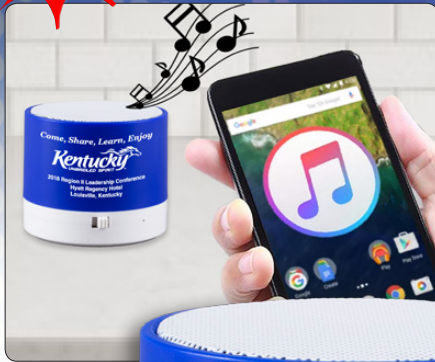

WOULD YOU GUESS IT'S WIRELESS?

WIRELESS SPEAKERS ON SALE NOW

NEW