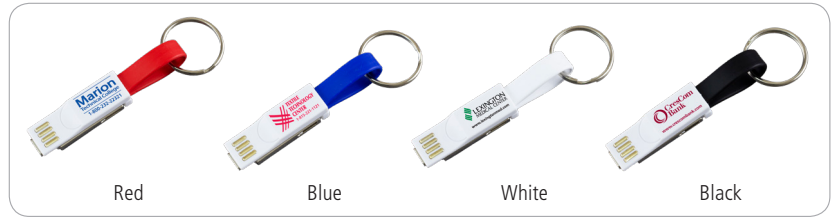

Setup Charge: 55.00 (G) per color, per location. **Price Includes:** One color imprint, one location. **Additional Color Imprint:** add .30 (G) running charge, plus Setup Charge. **PMS Color Match Charge:** 40.00 (G) per color. **Repeat Setup Charge:** 25.00 (G). **Email Proof Charge:** 7.50 (G), add 2 days to production time. **Production Time:** 5 Days. **Packaging:** Bulk. **Weight:** 3-1/2 lbs. (100pcs.). **Material:** ABS Plastic

Please specify Promo #E3591 to receive special pricing at time of order placement as it cannot be applied later. This offer may not be combined with any other promotion, discount, coupon and/or special column pricing. Expires 6/30/2019. All prices are in US Dollars.

Please note: Slight shifting of logo/text cannot be avoided. As each product is manufactured and logoed individually, up to 3/16" movement in logo alignment may occur. Products are intended for individual use and cannot be compared one to another. In 4-color process printing, exact color match cannot be achieved. There may be a dramatic difference between the PMS Color noted, screen color shown and printed color. None of these can be considered a defect. iPhone® is registered trademarks of Apple® Inc. 0411

**HAVE MORE TIME?
TRY OVERSEAS PRODUCTION****

10-12 Weeks	2,000	5,000	7,500+	
#5149OP	2.45	2.25	2.10	(C) **

WOW!