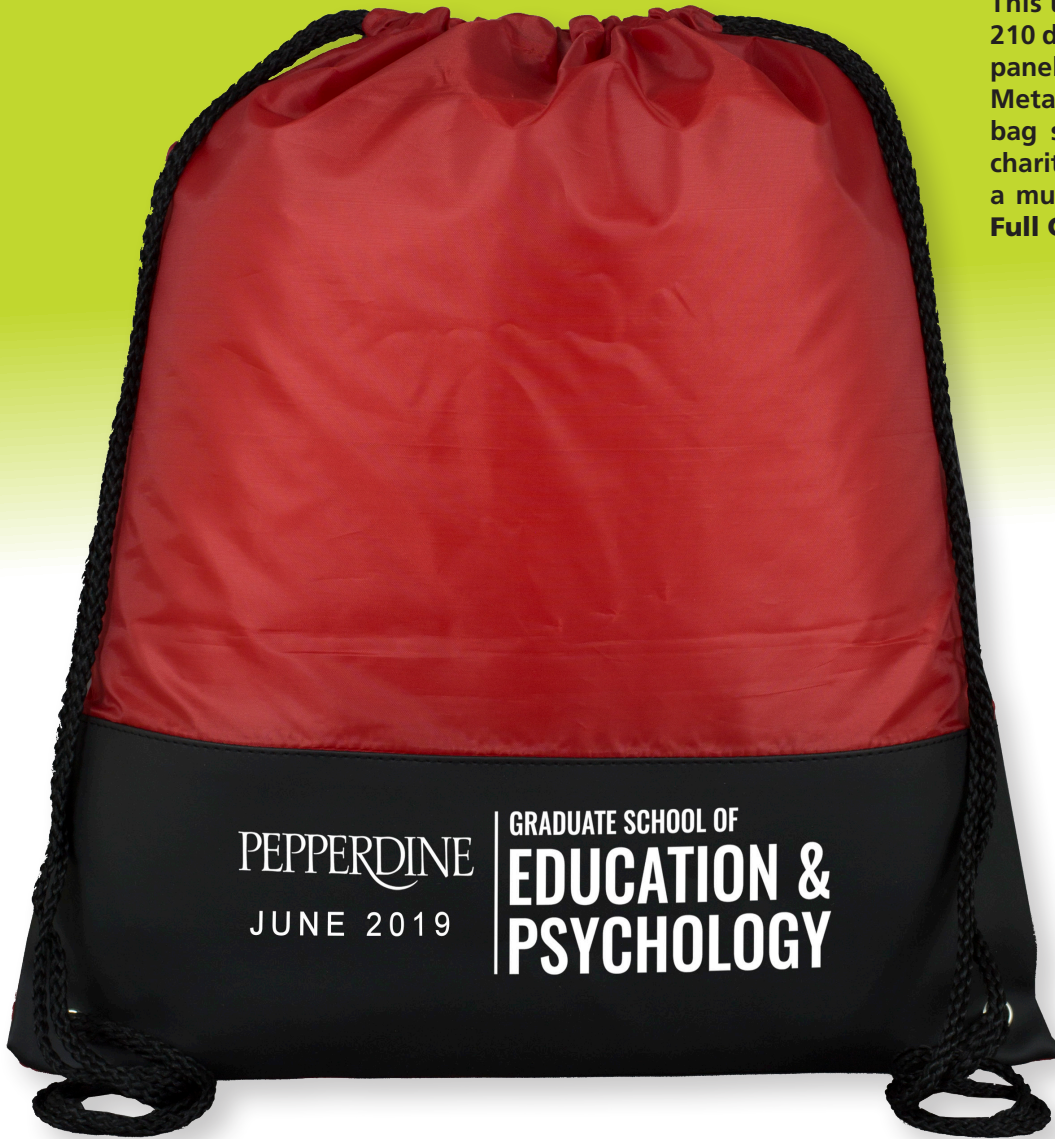

PACK TO THE FUTURE

DRAWSTRING BACKPACKS ON SALE NOW!

This useful and practical backpack is made of 210 denier polyester with 8mil black vinyl front panel and nylon braided drawstring closure. Metal grommets prevent tearing and increase bag strength. Great for schools, universities, charity walks, and retailers, this backpack is a must! Also available with a Photolmage Full Color Imprint!

Was
~~\$2.20~~ (G)

\$1.49 (C)
500 pcs+

#942 'McKinley'
Drawstring Cinch Pack Backpack
 Size: 13-1/2" W x 17-1/2" H
 Imprint: 3-1/2" W x 10" H
 Optional Imprint Area: 10" x 9" W

100	250	500	1,000	2,500+	
2.50	2.30	2.20	2.10	2.00	(C)
	1.75	1.49	1.49	1.49	(C)