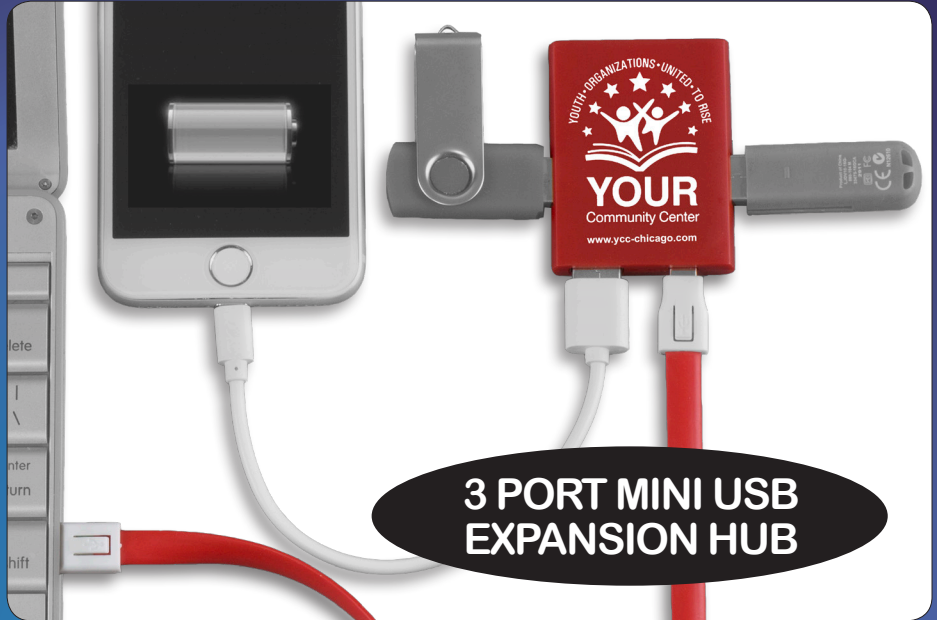

USB HUB & CHARGING CABLES ALL IN ONE!

Was ~~\$3.99~~ (C)

\$3.49 (C)
500 pcs+

3 PORT MINI USB EXPANSION HUB

TYPE-C ADAPTER STORAGE

3-IN-1 CHARGING CONNECTORS

- ANDROID TYPE-C
- IPHONE® CONNECTOR & ANDROID MICRO USB
- USB ADAPTER

#5144 "Zion"

3 Port Mini USB Hub and Charging Cable which features

3 port USB 2.0 HUB and a 3-in-1 charging cable that has connectors for all cell phones:

- TYPE-C Connector (Stored Inside USB Hub)
- iPhone Connector
- Micro-USB Connector

Size: 1-3/4" W x 6-15/16" H. **Imprint:** Standard Imprint Side - 1-7/16" W x 1-1/2" H. Optional 2nd Side Imprint: 1-7/16" x 1-15/16".

Recommended for charging one device at a time. Extends to 12" in length. iPhone®/iPad®/Ipod® are registered trademarks of Apple® Inc.