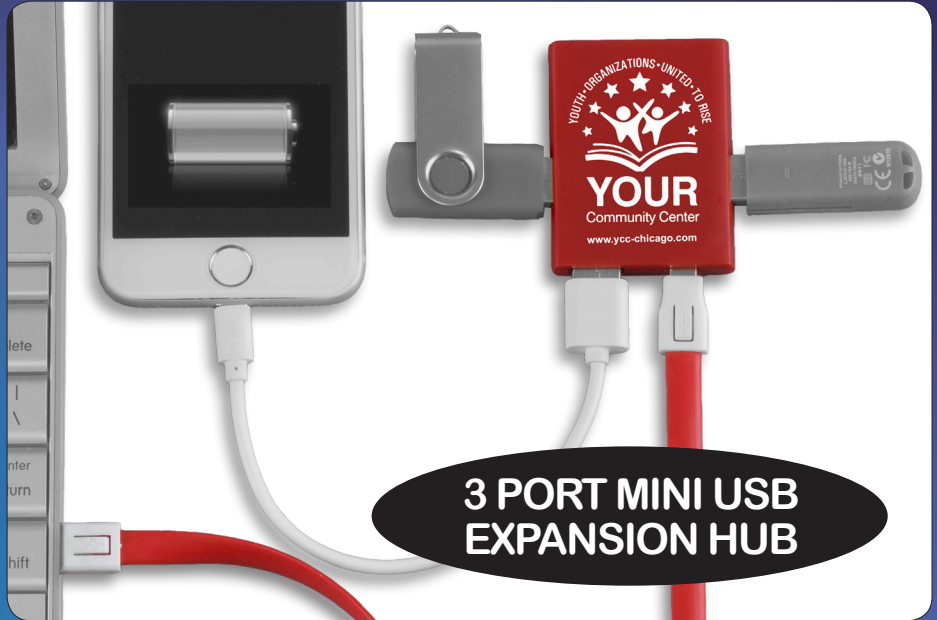

USB HUB & CHARGING CABLES ALL IN ONE!

Was ~~\$3.99~~ (C)

\$3.49 (C)
500 pcs+

3 PORT MINI USB EXPANSION HUB

TYPE-C ADAPTER STORAGE

3-IN-1 CHARGING CONNECTORS

- ANDROID TYPE-C
- IPHONE® CONNECTOR & ANDROID MICRO USB
- USB ADAPTER

100	250	500	1,000	2,500+
4.40	4.20	3.99	3.99	3.99 (C)
3.99	3.79	3.49	3.49	3.49

#5144 "Zion"

3 Port Mini USB Hub and Charging Cable which features
3 port USB 2.0 HUB and a 3-in-1 charging cable that has connectors for all cell phones:

- TYPE-C Connector (Stored Inside USB Hub)
- iPhone Connector
- Micro-USB Connector

Available with a Spot Color or Full Color Imprint.

Setup Charge: 55.00 (G) per color. **Price Includes:** One color imprint, one location. **PMS Color Match:** 40.00 (G) per color, not available for Full Color Imprint.

Size: 1-3/4" W x 6-15/16" H. **Imprint:** Standard Imprint Side - 1-7/16" W x 1-1/2" H. Optional 2nd Side Imprint: 1-7/16" x 1-15/16".

Recommended for charging one device at a time. Extends to 12" in length. iPhone®/iPad®/Ipad® are registered trademarks of Apple® Inc.