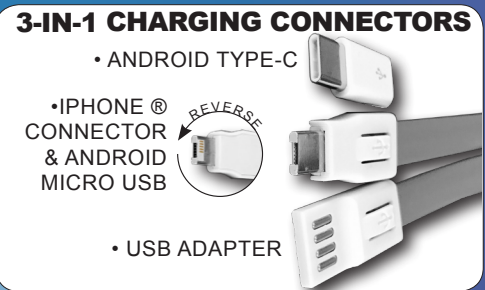

USB HUB & CHARGING CABLES ALL IN ONE!

Was ~~\$3.99~~ (C)

\$3.49 (C)
500 pcs+

3 PORT MINI USB EXPANSION HUB

TYPE-C ADAPTER STORAGE

3-IN-1 CHARGING CONNECTORS

- ANDROID TYPE-C
- IPHONE® CONNECTOR & ANDROID MICRO USB
- USB ADAPTER

100	250	500	1,000	2,500+
4.40	4.20	3.99	3.99	3.99 (C)
3.99	3.79	3.49	3.49	3.49

#5144 "Zion"

3 Port Mini USB Hub and Charging Cable which features
3 port USB 2.0 HUB and a 3-in-1 charging cable that has connectors for all cell phones:

- TYPE-C Connector (Stored Inside USB Hub)
- iPhone Connector
- Micro-USB Connector

Available with a Spot Color or Full Color Imprint.

Setup Charge: 55.00 (G) per color. **Price Includes:** One color imprint, one location. **PMS Color Match:** 40.00 (G) per color, not available for Full Color Imprint.

Size: 1-3/4" W x 6-15/16" H. **Imprint:** Standard Imprint Side - 1-7/16" W x 1-1/2" H. Optional 2nd Side Imprint: 1-7/16" x 1-15/16".

Recommended for charging one device at a time. Extends to 12" in length. iPhone®/iPad®/Ipad® are registered trademarks of Apple® Inc.