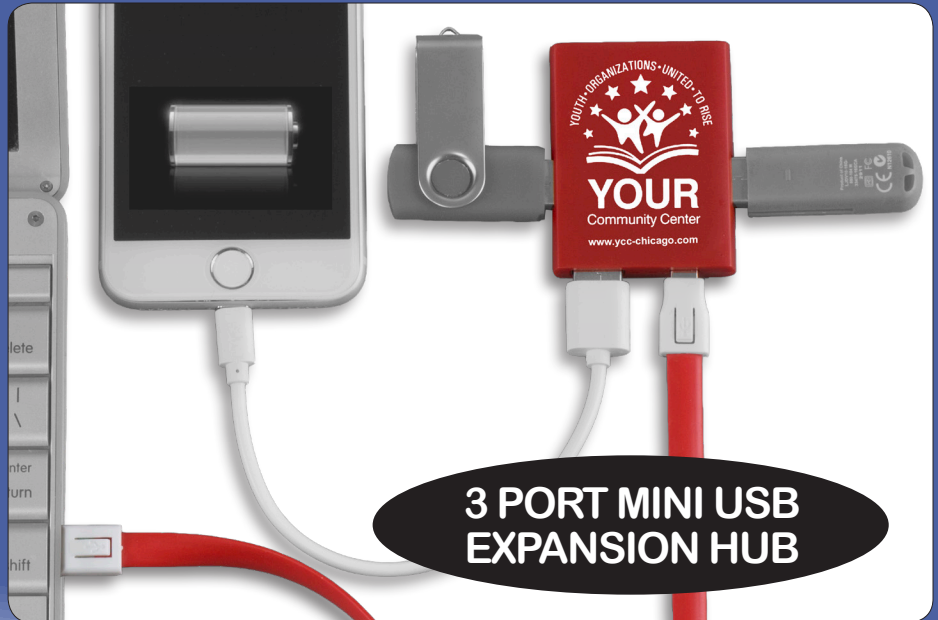

USB HUB & CHARGING CABLES ALL IN ONE!

Was ~~\$4.20~~ (C)
\$3.75 (C)
 2500 pcs+

3 PORT MINI USB EXPANSION HUB

TYPE-C ADAPTER STORAGE

3-IN-1 CHARGING CONNECTORS

- ANDROID TYPE-C
- IPHONE® CONNECTOR & ANDROID MICRO USB
- USB ADAPTER

100	250	500	1,000	2,500+
4.70	4.50	4.40	4.30	4.20 (C)
	3.99	3.99	3.89	3.75

#5144 "Zion" 3 Port Mini USB Hub and Charging Cable which features

3 port USB 2.0 HUB and a 3-in-1 charging cable that has connectors for all cell phones:

- TYPE-C Connector (Stored Inside USB Hub)
- iPhone Connector
- Micro-USB Connector

Available with a Spot Color or Full Color Imprint.

Setup Charge: 55.00 (G) per color. **Price Includes:** One color imprint, one location.

Size: 1-3/4" W x 6-15/16" H. **Imprint:** Standard Imprint Side - 1-7/16" W x 1-1/2" H. Optional 2nd Side Imprint: 1-7/16" x 1-15/16".

Recommended for charging one device at a time. Extends to 12" in length. Iphone®/iPad®/Ipad® are registered trademarks of Apple® Inc.