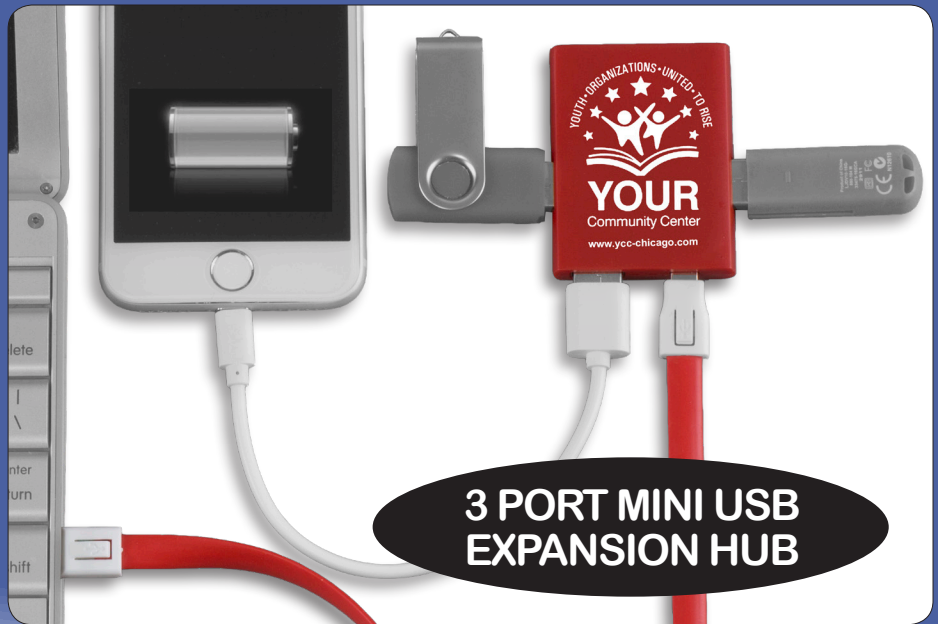

# USB HUB & CHARGING CABLES ALL IN ONE!

Was ~~\$4.20~~ (C)  
**\$3.75** (C)  
 2500 pcs+

**3-IN-1 CHARGING CONNECTORS**

- ANDROID TYPE-C
- IPHONE® CONNECTOR & ANDROID MICRO USB
- USB ADAPTER

100	250	500	1,000	2,500+
4.70	<del>4.50</del>	<del>4.40</del>	<del>4.30</del>	<del>4.20</del> (C)
	<b>3.99</b>	<b>3.99</b>	<b>3.89</b>	<b>3.75</b>

**#5144 "Zion" 3 Port Mini USB Hub and Charging Cable** which features 3 port USB 2.0 HUB and a 3-in-1 charging cable that has connectors for all cell phones:

- TYPE-C Connector (Stored Inside USB Hub)
- iPhone Connector
- Micro-USB Connector

Available with a Spot Color or Full Color Imprint.  
**Setup Charge:** 55.00 (G) per color. **Price Includes:** One color imprint, one location.  
**\*Photolmage® Full Color Imprint Setup :** add .30 (G) running charge, plus 55.00 (G) Setup Charge. **Price Includes:** up to a Full Color Imprint.  
**PMS Color Match:** 40.00 (G) per color, not available for Full Color Imprint. **Email Proof:** 7.50 (G), add 2 days to production time. **Repeat Setup:** 25.00 (G). **Packaging:** Bulk.  
**Size:** 1-3/4" W x 6-15/16" H. **Imprint:** Standard Imprint Side - 1-7/16" W x 1-1/2" H. Optional 2nd Side Imprint: 1-7/16" x 1-15/16".  
 Recommended for charging one device at a time. Extends to 12" in length. Iphone®/iPad®/Ipod® are registered trademarks of Apple® Inc.