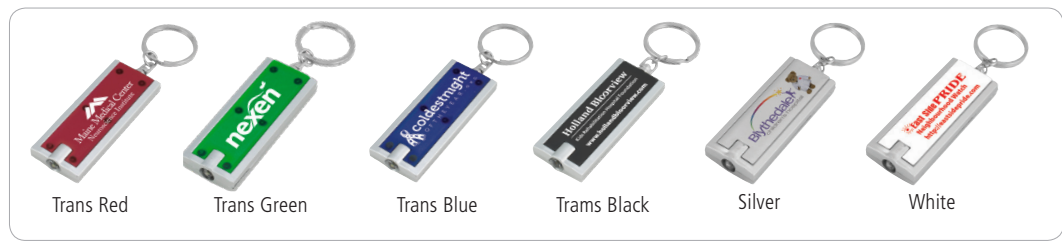

### #1133 "Akari" Traditional Slim Keyholder Keylight with Bright White LED Light

A perennial keychain keylight favorite.

250	500	1,000	2,500+
<del>1.45</del>	<del>1.05</del>	<del>.95</del>	.85 (C)
	.85	.85	(C)

**Size:** 2-3/8" W x 1" H  
**Imprint:** 1-3/4" W x 1/2" H  
**Optional Backside Imprint:** 1-1/4" W x 1/2" H

**Screen Setup Charge:** 55.00 (G) per color. **Price Includes:** One color imprint, one location. **Each Additional Color/Location:** add .25 (G) running charge, plus Setup Charge. **PMS Color Match Charge:** 40.00 (G) per color, not available for 4 Color Process. **\*PhotoImage® Full Color Imprint:** add .25 (G), plus Setup Charge. **Email Proof Charge:** 7.50 (G), add 2 days to production time. **Repeat Setup Charge:** 25.00 (G). **Production Time:** 5 Days. **Packaging:** Polybag w/Batteries Included. **Weight:** 3 lbs. (100pcs.). **Weight:** 3 lbs. (100pcs.). **Material:** ABS Plastic

Push button to activate LED

Shown with **Optional Back Imprint**

Shown with **Optional 4 Color Process Imprint\***

Trans Red    Trans Green    Trans Blue    Trans Black    Silver    White

Please specify Promo #E3536 to receive special pricing at time of order placement as it cannot be applied later. This offer may not be combined with any other promotion, discount, coupon and/or special column pricing. Expires 1/31/2019. All prices are in US Dollars.