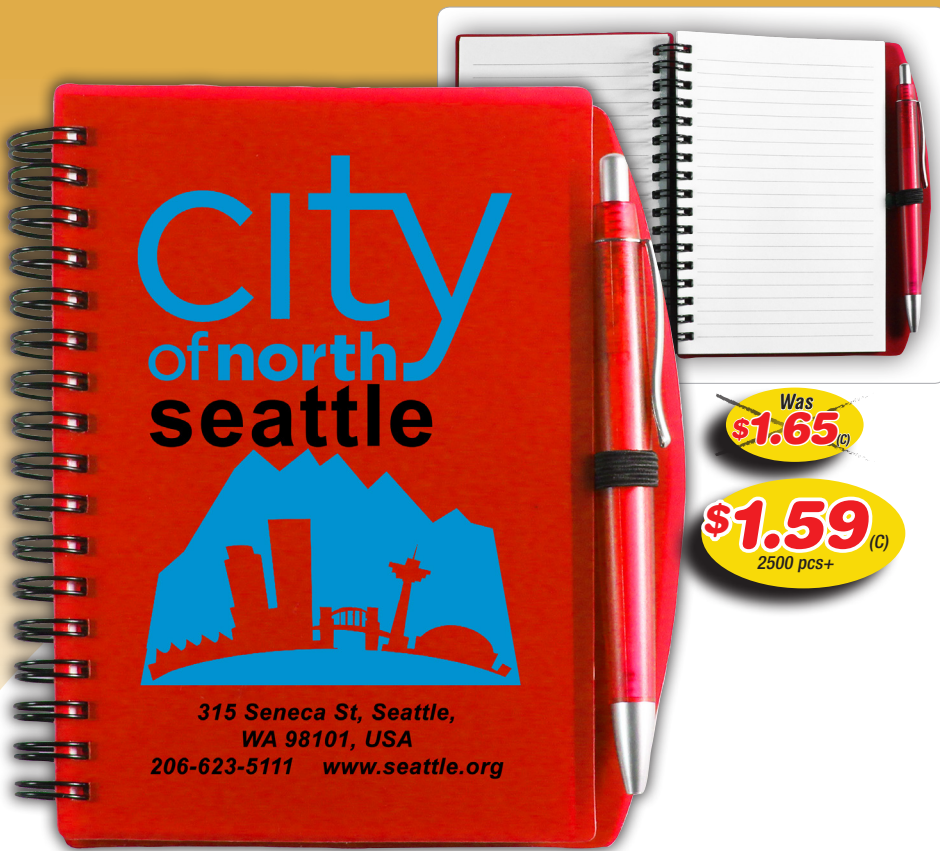

JOT THIS DOWN

COLORFUL JOTTER PADS NOW ON SALE

Was ~~$1.65~~ (C)
$1.59 (C)
2500 pcs+