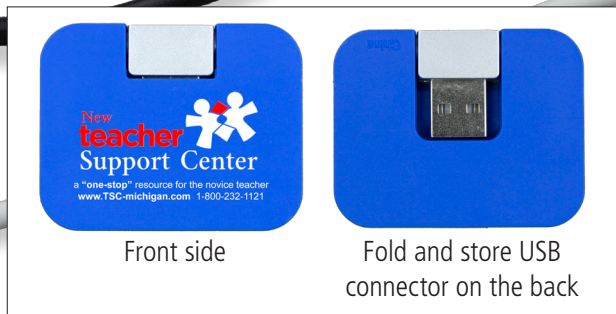

TAKE CHARGE OF YOUR DEVICES!

Portable Mini 4 Port USB 2.0 Hub

Was
~~\$2.60~~ (C)

\$2.49 (C)
1000 pcs+

#5136 'Quadraport' 4 Port MiniUSB 2.0 Hub

Expand your computer's connectivity by adding 4 extra USB ports for devices such as a mouse, keyboard, flash drive and cell phone charging cable. The 2.0 interface provides speedy connections. At just under the size of a sticky notepad, this 4-port hub is tailored for mobility.

Size: 2" W x 1 5/8" H **Imprint:** 1-1/2" W x 7/8" H

100	250	500	1,000	2,500+
3.00	2.80	2.70	2.60	2.50 (C)
	2.70	2.60	2.49	2.49 (C)

Available Colors:

Blue

Black

White

Shown with
4 Color Process Imprint*

Setup Charge: 55.00 (G). **Price Includes:** One color imprint, one location. **Each Additional Color:** add .30 (G) running charge, plus Setup Charge. **PMS Color Match:** 40.00 (G) per color, not available for 4 color process imprint. ***PhotoImage © Full Color Imprint:** add .30 (G) running charge plus 55.00 (G) Setup Charge. **Email Proof:** 7.50 (G), add 2 days to production time. **Repeat Setup:** 25.00 (G). **Production Time:** 5 Days. **Packaging:** Polybag. **Material:** ABS Plastic. **Weight:** 8 lbs. (100pcs.)