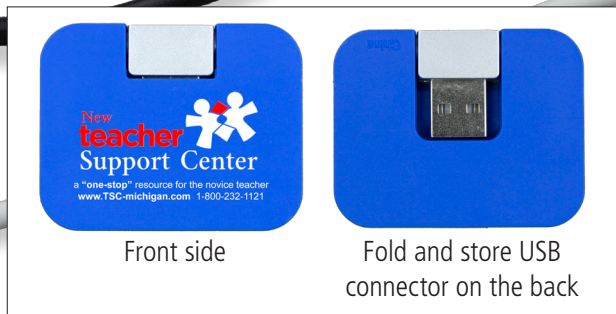

TAKE CHARGE OF YOUR DEVICES!

Portable Mini 4 Port USB 2.0 Hub

Was
~~\$2.60~~ (C)

\$2.49 (C)
1000 pcs+

Front side

Fold and store USB connector on the back

#5136 'Quadraport' 4 Port MiniUSB 2.0 Hub

Expand your computer's connectivity by adding 4 extra USB ports for devices such as a mouse, keyboard, flash drive and cell phone charging cable. The 2.0 interface provides speedy connections. At just under the size of a sticky notepad, this 4-port hub is tailored for mobility.

Size: 2" W x 1 5/8" H **Imprint:** 1-1/2" W x 7/8" H

100	250	500	1,000	2,500+
3.00	2.80	2.70	2.60	2.50 (C)
	2.70	2.60	2.49	2.49 (C)

Available Colors:

Blue

Black

White

Shown with
4 Color Process Imprint*

Setup Charge: 55.00 (G). **Price Includes:** One color imprint, one location. **Each Additional Color:** add .30 (G) running charge, plus Setup Charge. **PMS Color Match:** 40.00 (G) per color, not available for 4 color process imprint. ***PhotoImage © Full Color Imprint:** add .30 (G) running charge plus 55.00 (G) Setup Charge. **Email Proof:** 7.50 (G), add 2 days to production time. **Repeat Setup:** 25.00 (G). **Production Time:** 5 Days. **Packaging:** Polybag. **Material:** ABS Plastic. **Weight:** 8 lbs. (100pcs.)