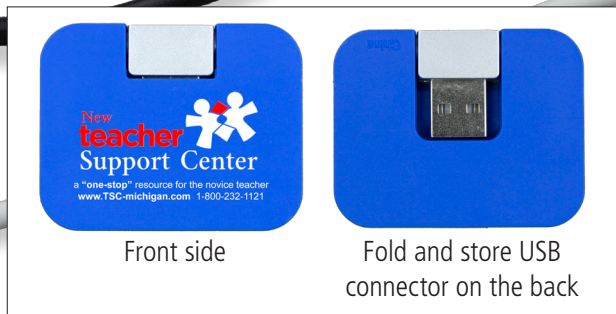

TAKE CHARGE OF YOUR DEVICES!

Portable Mini 4 Port USB 2.0 Hub

Was
~~\$2.60~~ (C)

\$2.49 (C)
1000 pcs+

Front side

Fold and store USB connector on the back

#5136 'Quadraport' 4 Port MiniUSB 2.0 Hub

Expand your computer's connectivity by adding 4 extra USB ports for devices such as a mouse, keyboard, flash drive and cell phone charging cable. The 2.0 interface provides speedy connections. At just under the size of a sticky notepad, this 4-port hub is tailored for mobility.

Size: 2" W x 1 5/8" H **Imprint:** 1-1/2" W x 7/8" H

100	250	500	1,000	2,500+
3.00	2.80	2.70	2.60	2.50 (C)
	2.70	2.60	2.49	2.49 (C)

Available Colors:

 Blue

 Black

 White

Shown with
4 Color Process Imprint*

Setup Charge: 55.00 (G). **Price Includes:** One color imprint, one location. **Each Additional Color:** add .30 (G) running charge, plus Setup Charge. **PMS Color Match:** 40.00 (G) per color, not available for 4 color process imprint. ***PhotoImage © Full Color Imprint:** add .30 (G) running charge plus 55.00 (G) Setup Charge. **Email Proof:** 7.50 (G), add 2 days to production time. **Repeat Setup:** 25.00 (G). **Production Time:** 5 Days. **Packaging:** Polybag. **Material:** ABS Plastic. **Weight:** 8 lbs. (100pcs.)