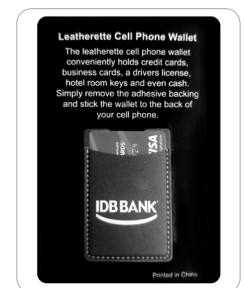

FULL COLOR ON BOTH SIDES OF YOUR PHONE

CELL PHONE WALLETS ON SALE NOW!

*AVAILABLE COLORS:

BLACK

BLUE

WHITE

#5120 Executive Leatherette Cell Phone Wallet

Our newest leatherette phone wallet adds elegance to your cell phone

- FREE instruction card inserted in every wallet
- Holds 2 rigid cards like credit cards, driver's license or hotel room keycard
- Plus has room for cash or a few business cards
- Super smooth texture with refined stitching
- 3M adhesive backing

200	350	500	1,000+
1.99	1.75	1.65	1.55 (C)
	1.59	1.49	1.39 (C)

FREE Instruction Card Inserted In Every Wallet

Price Includes: One price only for up to 4 colors. **PhotoImage © Full-Color Imprint Charge:** 55.00 (G).