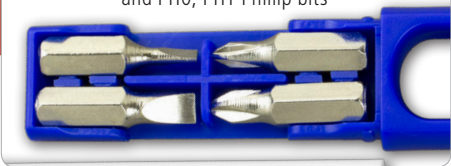

BE A DOLL AND FIX IT ALL

Was ~~\$1.20~~ (C)

95¢ (C)
250 pcs+

Was ~~\$1.70~~ (C)

89¢ (C)
500 pcs+

4 Steel bit sizes: 4/5 mm Flat Head bits and PH0, PH1 Phillip bits

White LED Light

LED Light and ON/OFF Switch at Bottom

Flip Top Storage Compartment contains 2 Steel bit sizes: 2 mm Flat Head bits and PH0 Phillip bits

200	250	500	1,000	2,500+
1.35	1.20	1.10	1.05	1.00 (C)
	.95	.95	.95	.95 (C)

150	250	500	1,000	2,500+
1.95	1.80	1.70	1.60	1.50 (C)
		.89	.89	.89 (C)

#5306 4 Bit Screwdriver Tool Kit

Compact size holds 2 sizes of Flathead and Phillips screwdriver bits. Magnetic socket locks bits into place when in use.

Size: 3-5/8" W x 7/8" H

Imprint: 2" W x 1/2" H

Packaging: Polybag

Weight: 7 lbs. (100 pcs.)

Color:

■ Blue

#53064 Shown with Photolmage © Full Color Imprint*

#5308 2 Bit Screwdriver Tool Kit and LED Keylight

Super bright LED Keylight with a Flathead and Phillips screwdriver bit secured inside. Magnetic socket locks bits into place when in use. Slide and lock on/off switch.