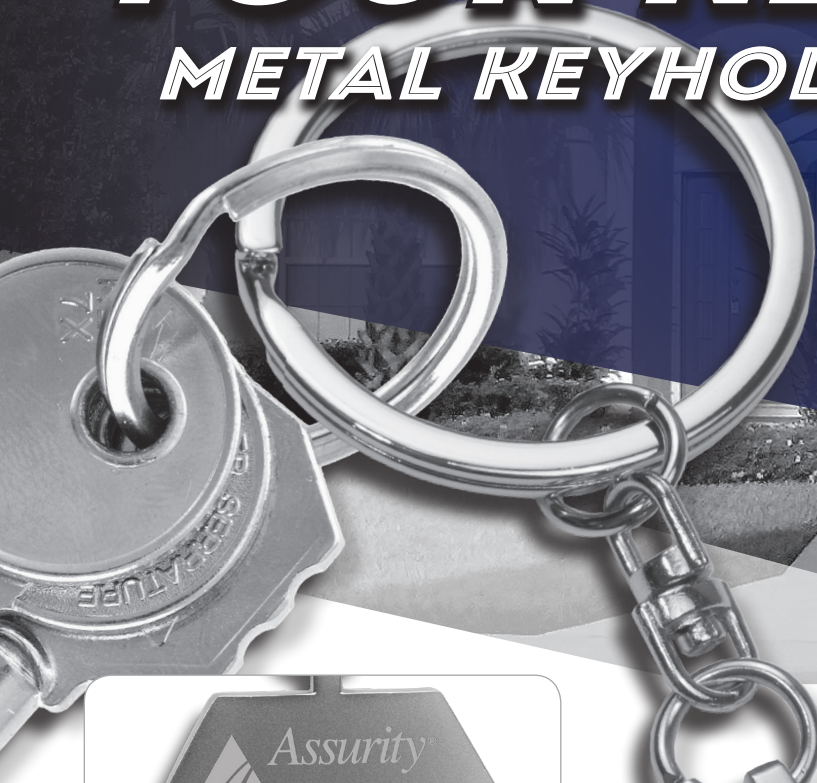

# YOUR KEY HOME

## METAL KEYHOLDERS ON SALE

Was  
**\$2.20** (C)

**\$1.90** (C)  
250 pcs+

Shown with **Optional**  
Imprint Area

### #1213 'The Cottage' Laser Engraved Metal Keyholder

All metal keyholder and has a matte finish.  
In 2-Piece Black Gift Box.

Size: 1-1/4" W x 1-1/4" H  
Imprint: 7/8" W x 1" H  
Optional Roof Top Imprint Area: 7/8"W x 3/8" H