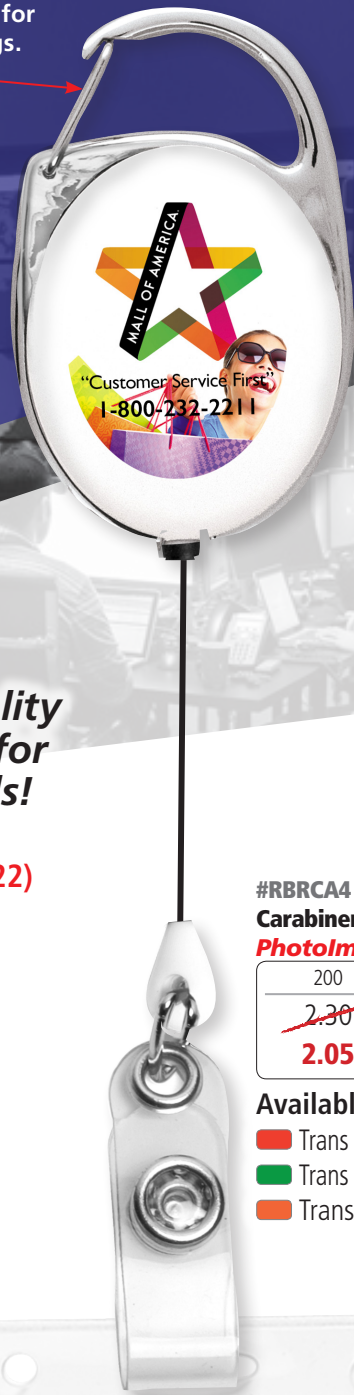

## 2 Attachments-In-One!

Carabiner style clip for belt loops and bags.

Metal Slip-Clip Backing

**Premium Quality  
Guaranteed for  
100,000 Pulls!**

(Patent# D539,122)

### #RBRCA 30" Retractable Carabiner Style Badge Reel with Spot Color Imprint

200	350+
<del>2.15</del>	<del>2.00</del> (C)
<b>1.99</b>	<b>1.85</b> (C)

#### Available Colors:

- Trans Red
- Trans Blue
- Trans Green
- Black
- Trans Orange
- White

**Size:** 1-3/8" W x 2" H  
**Imprint:** 7/8" W x 1 1/8" H

**Packaging:** Polybag  
**Weight:** 7 lbs. (100 pcs.)

#### Available Colors:

- Trans Red
- Trans Blue
- Trans Green
- Black
- Trans Orange
- White

HAVE MORE TIME? TRY OVERSEAS PRODUCTION\*\*

8-10 Weeks	5,000	10,000	25,000+	50,000+
#RBRCAOP	1.25	1.15	1.05	1.00 (C)
#RBRCA4OP	1.40	1.25	1.15	1.10 (C)