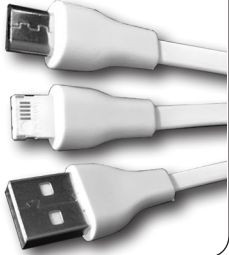

# CHARGE ONE, CHARGE ALL

IN CHARGING CABLE  
FOR ANDROIDS®  
AND IPHONES®

Was  
**\$2.70**

**\$2.49**  
500 pcs+ (C)

Shown with Photolmage®  
Full Color Imprint\*

## #5122 "OGDEN" 2-in-1 Charging Cable For Cell Phones

2-in-1 charging cable with 5 pin attachment for use with Apple® iPhone® 6, 7, 8, and X and other Apple® devices and Micro USB attachment for use with Android® phones and other cell phones made by manufacturers such as Samsung®, Motorola®, HTC®, Nokia®, and LG®. Recommended for charging one device at a time only. Stretches to 8" in length. Available with a Spot Color or Full Color Imprint.

### 2-IN-1 CHARGING CONNECTORS

- ANDROID MICRO USB
- IPHONE® CONNECTOR
- USB ADAPTER

100	250	500	1,000	2,500+
3.00	2.80	<del>2.70</del>	<del>2.60</del>	<del>2.50</del> (C)
		<b>2.49</b>	<b>2.49</b>	<b>2.49</b> (C)