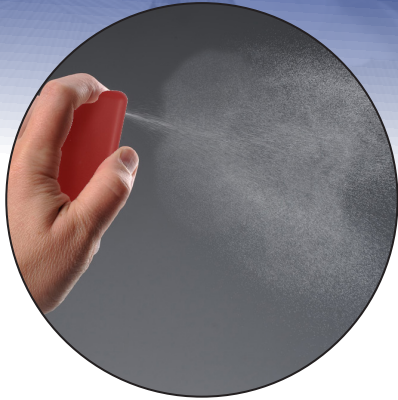

Don't Miss Your Chance!

Hand Sanitizer on Sale For a Limited Time

Credit Card Style *Red Hand* Sanitizer Spray on Sale Now!

Was
~~\$1.02~~ (C)

79 ¢
1000 pcs+ (C)

250	1,000+	
1.17	1.02	(C)
.89	.79	(C)

#5247 20 ml. Antibacterial Credit Card Shape Hand Sanitizer Spray

This popular credit card shaped hand sanitizer pump spray bottle contains 20ml/.68 oz of citrus scented antibacterial spray. Meets FDA Standards.

Setup Charge: 55.00 (G) per color. **Price Includes:** One color imprint, one location. **Each Additional Color:** add .30 (G) running charge. **PMS Color Match Charge:** 40.00 (G) per color, not available for Full Color Imprint. **PhotoImage® Full Color Imprint** – Specify item# 52474 and add .30 (G) running charge. Price includes up to a Full Color Imprint. (Exact color match for Full Color Imprint is not guaranteed). **Email Proof:** 7.50 (G), add 2 days to production time. **Repeat Setup:** 25.00 (G). **Production Time:** 5 Days. **Size:** 3-1/2" H x 2-1/4" W. **Imprint:** 2-1/2" H x 1-3/4" W. **Packaging:** Bulk/25 pcs per Polybag. **Weight:** 12 lbs. (100 pcs.) **Available Color:** Red Only.

Please specify Promo #E3391 to receive special pricing at time of order placement as it cannot be applied later.
Offer applies to #5247 Red Color Only. Expires 1/31/2019. All prices are in US Dollars.