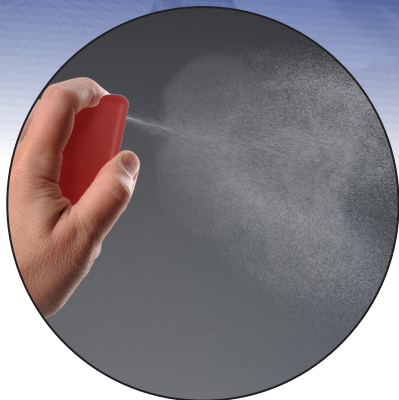

Don't Miss Your Chance!

Hand Sanitizer on Sale For a Limited Time

Credit Card Style **Red Hand** Sanitizer Spray on Sale Now!

Was
~~\$1.02~~ (C)

79 ¢
1000 pcs+ (C)

250	1,000+	
1.17	1.02	(C)
.89	.79	(C)

#5247 20 ml. Antibacterial Credit Card Shape Hand Sanitizer Spray

This popular credit card shaped hand sanitizer pump spray bottle contains 20ml/.68 oz of citrus scented antibacterial spray. Meets FDA Standards.

Setup Charge: 55.00 (G) per color. **Price Includes:** One color imprint, one location. **Each Additional Color:** add .30 (G) running charge. **PMS Color Match Charge:** 40.00 (G) per color, not available for Full Color Imprint. **PhotoImage® Full Color Imprint** – Specify item# 52474 and add .30 (G) running charge. Price includes up to a Full Color Imprint. (Exact color match for Full Color Imprint is not guaranteed). **Email Proof :** 7.50 (G), add 2 days to production time. **Repeat Setup:** 25.00 (G). **Production Time:** 5 Days. **Size:** 3-1/2" H x 2-1/4" W. **Imprint:** 2-1/2" H x 1-3/4" W. **Packaging:** Bulk/25 pcs per Polybag. **Weight:** 12 lbs. (100 pcs.) **Available Color:** **Red Only.**