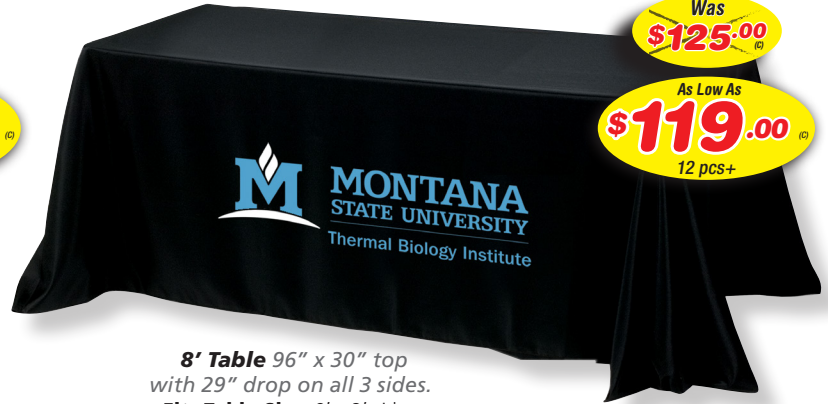

## COVER IT UP WITH THIS SUPER SALE

#TC63 **6 FT 3-Sided** Table Cover

**6' Table** - 72" x 30" top  
with 29" drop on all 3 sides.  
**Fits Table Size:** 6' x 3' sides.

Was ~~\$115.00~~ (C)  
As Low As **\$109.00** (C)  
12 pcs+

#TC83 **8 FT 3-Sided** Table Cover

**8' Table** 96" x 30" top  
with 29" drop on all 3 sides.  
**Fits Table Size:** 8' x 3' sides.

Was ~~\$125.00~~ (C)  
As Low As **\$119.00** (C)  
12 pcs+

2	6	12+
<del>145.00</del>	<del>130.00</del>	<del>115.00</del> (C)
<b>135.00</b>	<b>125.00</b>	<b>109.00</b>

#TCT64 **6 FT 4-Sided** Table Cover

**6' Table** - 72" x 30" top  
with 29" drop on all 4 sides.  
Overall Size: 88" x 130"  
**Fits Table Size:** 6' x 4' sides.

Was ~~\$145.00~~ (C)  
As Low As **\$139.00** (C)  
12 pcs+

#TCT84 **8 FT 4-Sided** Table Cover

**8' Table** - 96" x 30" top  
with 29" drop on all 4 sides.  
Overall Size: 88" x 154"  
**Fits Table Size:** 8' x 4' sides.

Was ~~\$160.00~~ (C)  
As Low As **\$149.00** (C)  
12 pcs+