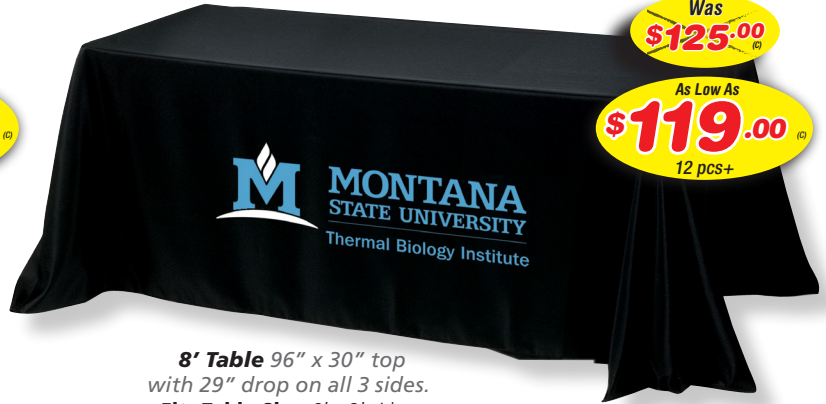

IS YOUR TABLE SHOWING?

COVER IT UP WITH THIS SUPER SALE

#TC63 **6 FT 3-Sided** Table Cover

6' Table - 72" x 30" top
with 29" drop on all 3 sides.
Fits Table Size: 6' x 3' sides.

Was ~~\$115.00~~ (C)
As Low As
\$109.00 (C)
12 pcs+

#TC83 **8 FT 3-Sided** Table Cover

8' Table 96" x 30" top
with 29" drop on all 3 sides.
Fits Table Size: 8' x 3' sides.

Was ~~\$125.00~~ (C)
As Low As
\$119.00 (C)
12 pcs+

2	6	12+
145.00	130.00	115.00 (C)
135.00	125.00	109.00

Standard Table Cover Colors:

Red 186C	Royal 286C	Navy 282C	White
Black	Grape 268C	Gray 421C	Lemon Yellow 113C
Kelly Green 355C	Burgundy 216C	Hunter Green 3435	Pewter Cool Grey 8

2	6	12+
165.00	145.00	125.00 (C)
155.00	135.00	119.00

#TCT64 **6 FT 4-Sided** Table Cover

6' Table - 72" x 30" top
with 29" drop on all 4 sides.
Overall Size: 88" x 130"
Fits Table Size: 6' x 4' sides.

Was ~~\$145.00~~ (C)
As Low As
\$139.00 (C)
12 pcs+

#TCT84 **8 FT 4-Sided** Table Cover