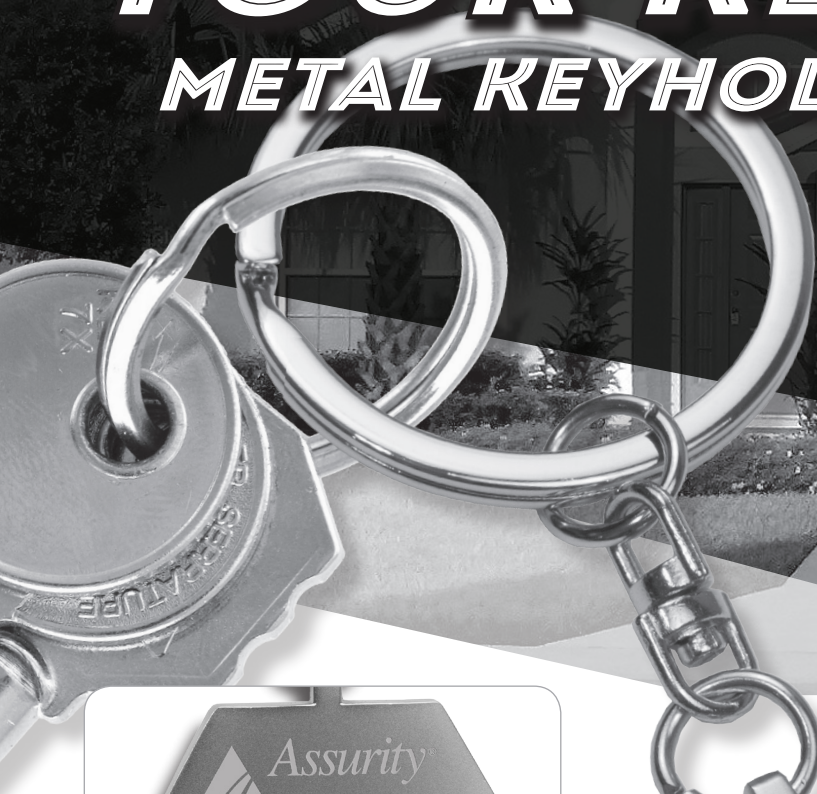

YOUR KEY HOME

METAL KEYHOLDERS ON SALE

Was **\$1.90** (C)

\$1.65 (C)
2500 pcs+

Shown with **Optional** Imprint Area

Shown with **FRONT SIDE** Imprint

Shown with **Optional** Personalization

#1213 'The Cottage' Laser Engraved Metal Keyholder

All metal keyholder and has a matte finish. In 2-Piece Black Gift Box.

Size: 1-1/4" W x 1-1/4" H
Imprint: 7/8" W x 1" H
Optional Roof Top Imprint Area: 7/8"W x 3/8" H

100	250	500	1,000	2,500+
2.25	2.10	2.00	1.95	1.90 (C)
	1.85	1.75	1.70	1.65 (C)