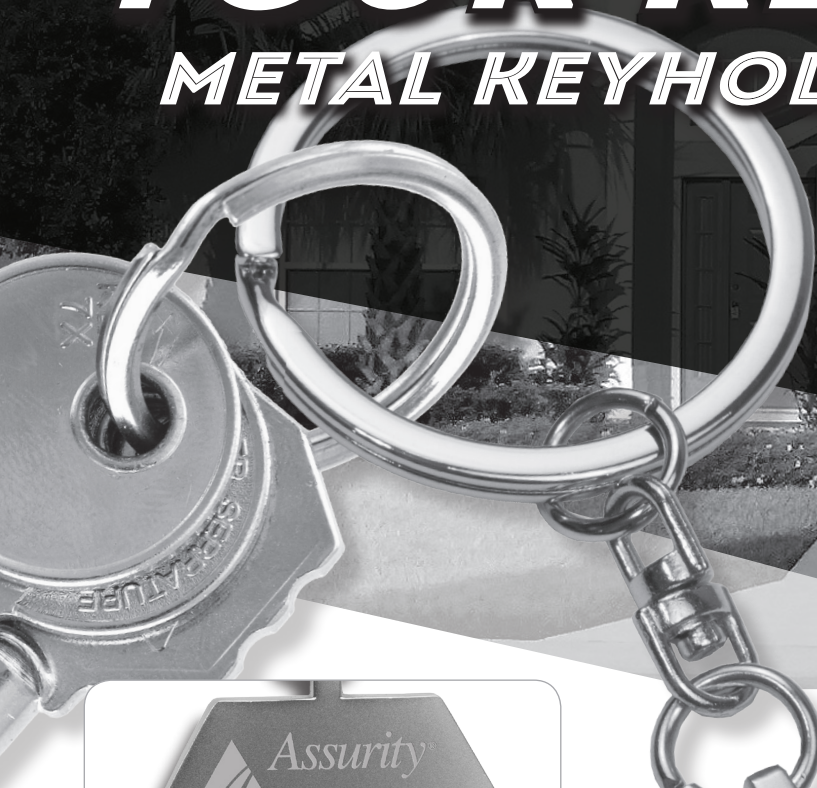

YOUR KEY HOME

METAL KEYHOLDERS ON SALE

Was
\$1.90 (C)

\$1.65 (C)
2500 pcs+

Shown with **Optional**
Imprint Area

Shown with
FRONT SIDE Imprint

Shown with **Optional**
Personalization

#1213 'The Cottage' Laser Engraved Metal Keyholder

All metal keyholder and has a matte finish.
In 2-Piece Black Gift Box.

Size: 1-1/4" W x 1-1/4" H

Imprint: 7/8" W x 1" H

Optional Roof Top Imprint Area: 7/8"W x 3/8" H

100	250	500	1,000	2,500+
2.25	2.10	2.00	1.95	1.90 (C)
	1.85	1.75	1.70	1.65 (C)