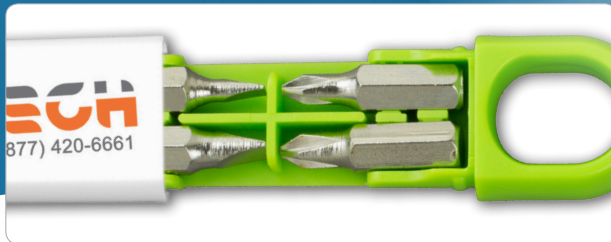

# BE A DOLL AND FIX IT ALL

Was **\$1.15**  
**95¢** (C)  
 250 pcs+

Slide Out Storage Compartment contains  
 4 Steel bit sizes: 4/5 mm Flat Head bits and PH0, PH1 Phillip bits

200	250	500	1,000	2,500+
1.30	<del>1.15</del>	<del>1.10</del>	<del>1.05</del>	<del>.99</del> (C)
	<b>.95</b>	<b>.95</b>	<b>.95</b>	<b>.95</b> (C)

## #5306 4 Bit Screwdriver Tool Kit

Compact size holds 2 sizes of Flathead and Phillips screwdriver bits. Magnetic socket locks bits into place when in use.

Size: 3-5/8" W x 7/8" H  
 Packaging: Polybag  
 Imprint: 2" W x 1/2" H  
 Weight: 7 lbs. (100 pcs.)  
 Colors:

## #5308 2 Bit Screwdriver Tool Kit and LED Keylight

Super bright LED Keylight with a Flathead and Phillips screwdriver bit secured inside. Magnetic socket locks bits into place when in use. Slide and lock on/off switch.