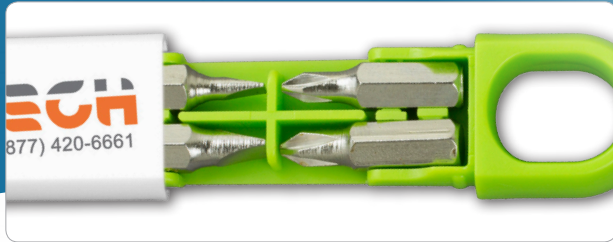

# BE A DOLL AND FIX IT ALL

Was \$1.15 (C)

95¢ (C)  
250 pcs+

Slide Out Storage Compartment contains  
4 Steel bit sizes: 4/5 mm Flat Head bits and PH0, PH1 Phillip bits

200	250	500	1,000	2,500+
1.30	<del>1.15</del>	<del>1.10</del>	<del>1.05</del>	<del>.99</del> (C)
	.95	.95	.95	.95 (C)

Was \$1.55 (C)

\$1.19 (C)  
1000 pcs+

LED Light and ON/OFF Switch at Bottom

Flip Top Storage Compartment contains  
2 Steel bit sizes: 2 mm Flat Head bits and PH0 Phillip bits

150	250	500	1,000	2,500+
1.85	<del>1.70</del>	<del>1.60</del>	<del>1.55</del>	<del>1.50</del> (C)
	1.29	1.29	1.19	1.19 (C)

## #5306 4 Bit Screwdriver Tool Kit

Compact size holds 2 sizes of Flathead and Phillips screwdriver bits. Magnetic socket locks bits into place when in use.

Size: 3-5/8" W x 7/8" H

Packaging: Polybag

Imprint: 2" W x 1/2" H

## #5308 2 Bit Screwdriver Tool Kit and LED Keylight

Super bright LED Keylight with a Flathead and Phillips screwdriver bit secured inside. Magnetic socket locks bits into place when in use. Slide and lock on/off switch.