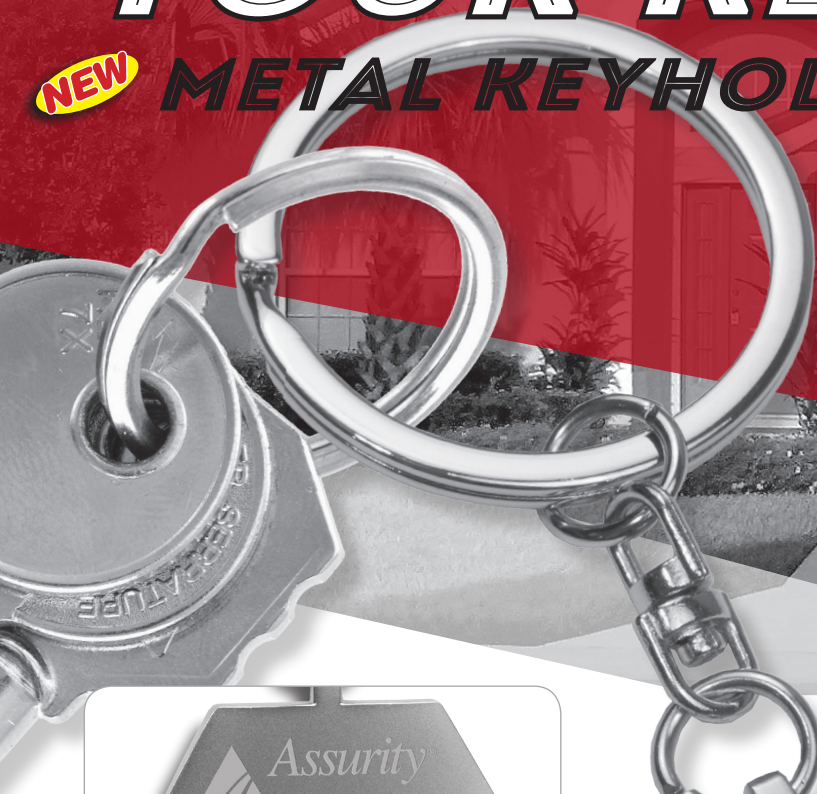

YOUR KEY HOME

NEW METAL KEYHOLDERS ON SALE

Was ~~\$1.95~~ (C)

\$1.90 (C)
1000 pcs+

Shown with **Optional** Imprint Area

Shown with **FRONT SIDE** Imprint

Shown with **Optional** Personalization

#1213 'The Cottage' Laser Engraved Metal Keyholder

All metal keyholder and has a matte finish. In 2-Piece Black Gift Box.

Size: 1-1/4" W x 1-1/4" H
Imprint: 7/8" W x 1" H
Optional Roof Top Imprint Area: 7/8"W x 3/8" H

100	250	500	1,000	2,500+	
2.25	2.10	2.00	1.95	1.90	(C)
	2.00	1.95	1.90		(C)