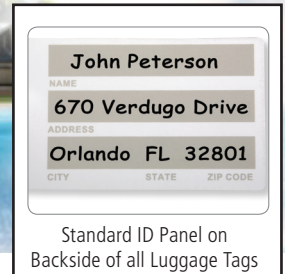

#WSHST10 Stock Shape Hawaiian T-Shirt Luggage Tag

Colors Available:
 Red Blue
 Green Purple
 Other colors available on request

#WSCST10 Stock Shape Cruise Ship Luggage Tag

#WSST10 Stock Shape Sandal Luggage Tag

Colors Available:
 Red Light Blue Green
 Orange White Purple
 Yellow Dark Blue Pink
 Other colors available on request.

#WSBGT10 Stock Shape Golf Bag Luggage Bag Tag

Colors Available:
 Red Blue
 White Black
 Green
 Other colors available on request.

#WSSCT10 Stock Shape Suitcase Luggage Tag

	200	350	500	1000	2500+
	1.35	1.18	1.10	1.05	99 (C)
		1.14	1.05	1.02	.97 (C)

#BS2 Plastic Buckle Strap Included

Strap Colors:
 Black
 Red
 White

One Time Setup Charge: 55.00 (G) for up to 4 color process imprint. **PhotoImage** *Price Includes: Any number of imprint colors over the stock background image. **Thickness:** (40 mil thick). **Material:** PVC Plastic. **BS2 Buckle Strap** included in price. **BS2 Buckle Strap** included in price. Black strap will be shipped unless other specified. Tags and straps bulk packed separately. Polybagging add .08 (G) per unit; to attach strap, add .06 (G). Add 3 days to production. **PMS Color Match Charge:** 32.00 (G) per color. **Email Proof Charge:** 7.50 (G), add 2 days to production time. **Repeat Setup Charge:** 25.00 (G). **Packaging:** Tags, straps and ID cards bulk packed separately. Polybagging add .08 (G) per unit. To attach strap, add .06 (G). Add 3 days to production. **Production Time:** 7 days. **Weight:** 4-1/2 lbs/100 pcs. For item size and imprint dimensions, please visit www.innovation-line.com.