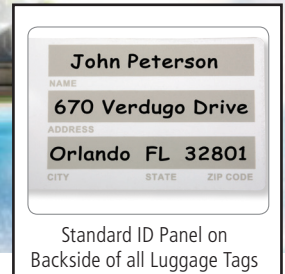

#WSHST10 Stock Shape Hawaiian T-Shirt Luggage Tag

Colors Available:

- Red
- Blue
- Green
- Purple

Other colors available on request

#WSCST10 Stock Shape Cruise Ship Luggage Tag

#WSST10 Stock Shape Sandal Luggage Tag

Colors Available:

- Red
- Light Blue
- Green
- Orange
- White
- Purple
- Yellow
- Dark Blue
- Pink

Other colors available on request.

#WSBGT10 Stock Shape Golf Bag Luggage Bag Tag

Colors Available:

- Red
- Blue
- White
- Black
- Green

Other colors available on request.

#WSSCT10 Stock Shape Suitcase Luggage Tag

	200	350	500	1000	2500+
	1.35	1.18	1.10	1.05	99 (C)
		1.14	1.05	1.02	.97 (C)

#BS2 Plastic Buckle Strap Included

Strap Colors:
Black
Red
White