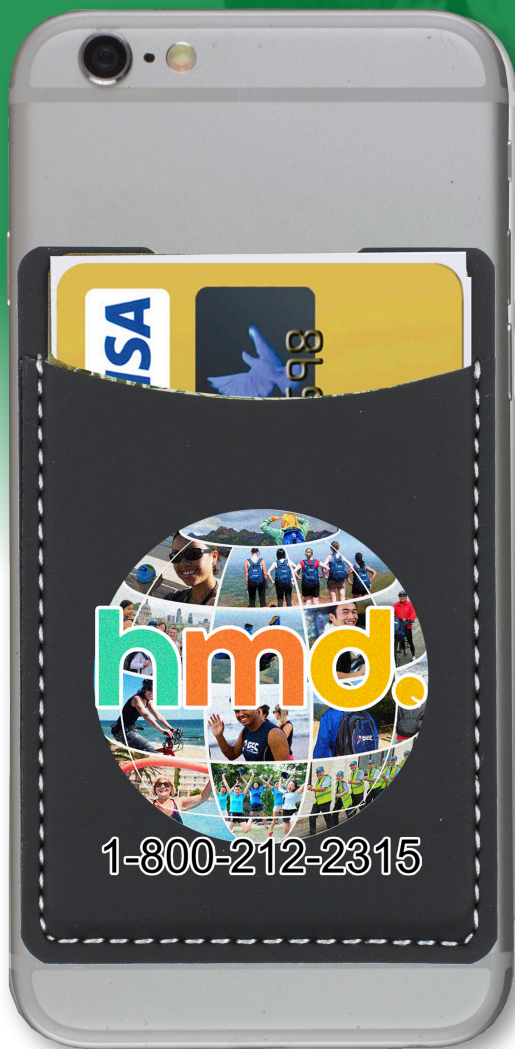

# FULL COLOR ON BOTH SIDES OF YOUR PHONE

## CELL PHONE WALLETS ON SALE NOW!

\*AVAILABLE COLORS:

BLACK

BLUE

WHITE

200	350	500	1,000+
1.99	<del>1.75</del>	<del>1.65</del>	1.55 (C)
	<b>1.65</b>	<b>1.55</b>	(C)

### #5120 Executive Leatherette Cell Phone Wallet

Our newest leatherette phone wallet adds elegance to your cell phone

- FREE instruction card inserted in every wallet
- Holds 2 rigid cards like credit cards, driver's license or hotel room keycard
- Plus has room for cash or a few business cards
- Super smooth texture with refined stitching
- 3M adhesive backing
- \*Black Color Available Now. Blue & White Colors Arriving Early May 2018

FREE Instruction Card Inserted In Every Wallet

**Price Includes:** One price only for up to 4 colors. **Photolmage® Full-Color Imprint Charge:** 55.00 (G). **Digital Personalization:** add. 15 (G), plus setup charge. **Email Proof:** 7.50 (G), add 2 days to production time. **Repeat Setup:** 25.00 (G). **Production Time:** 5 Days. **Packaging:** Bulk w/Instruction Sheet Inserted. **Material:** PVC - Royal Blue and Black Wallet. PU - White Wallet. **Size:** 2-3/8" W x 3 5/8" H. **Imprint:** 1-3/4" W x 2-1/2" H. **Weight:** 2-1/2 lbs. (100pcs.)