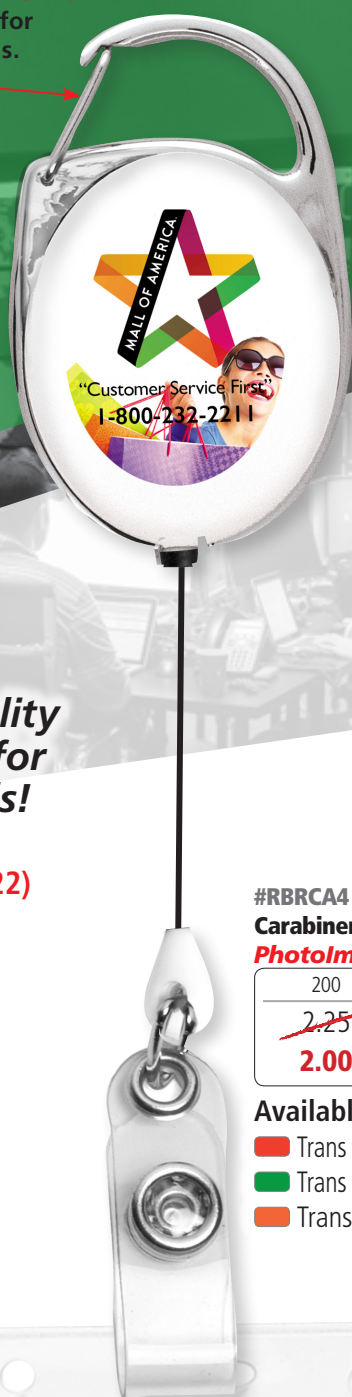

Badge Reels To Seal The Deal

2 Attachments-In-One!

Carabiner style clip for belt loops and bags.

Metal Slip-Clip Backing

**Premium Quality
Guaranteed for
100,000 Pulls!**

(Patent# D539,122)

**#RBRCA 30" Retractable
Carabiner Style Badge Reel
with Spot Color Imprint**

| 200 | 350+ |
|-----------------|---------------------|
| 2.05 | 1.90 (C) |
| 1.90 | 1.75 (C) |

Available Colors:

- Trans Red
- Trans Blue
- Trans Green
- Black
- Trans Orange
- White

Size: 1-3/8" W x 2" H

Imprint: 7/8" W x 1 1/8" H

Packaging: Polybag

Weight: 7 lbs. (100 pcs.)

**#RBRCA4 30" Retractable
Carabiner Style Badge Reel with
PhotoImage® 4 Color Process**

| 200 | 350+ |
|-----------------|---------------------|
| 2.25 | 2.00 (C) |
| 2.00 | 1.85 (C) |

Available Colors:

- Trans Red
- Trans Blue
- Trans Green
- Black
- Trans Orange
- White

#RBRCA Setup Charge: 55.00 (G) per color. **Price Includes:** One spot color imprint, one location. **Each Additional Spot Color:** add .25 (G) each.