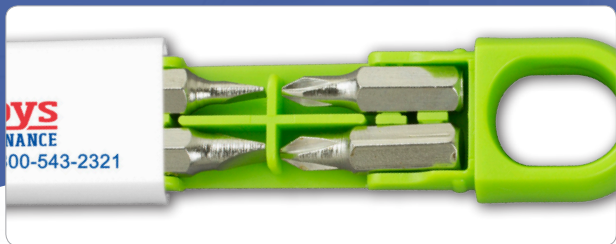

BE A DOLL AND FIX IT ALL

Was **\$1.15**
95¢ (C)
 250 pcs+

Slide Out Storage Compartment contains
 4 Steel bit sizes: 4/5 mm Flat Head bits and PH0, PH1 Phillip bits

| | | | | | |
|------|-----------------|-----------------|-----------------|--------|-----|
| 200 | 250 | 500 | 1,000 | 2,500+ | |
| 1.30 | 1.15 | 1.10 | 1.05 | .99 | (C) |
| | .95 | .95 | .95 | | (C) |

LED Light and ON/OFF Switch at Bottom

Flip Top Storage Compartment contains
 2 Steel bit sizes: 2 mm Flat Head bits and PH0 Phillip bits

| | | | | | |
|------|-----------------|-----------------|-----------------|-----------------|-----|
| 150 | 250 | 500 | 1,000 | 2,500+ | |
| 1.85 | 1.70 | 1.60 | 1.55 | 1.50 | (C) |
| | 1.39 | 1.39 | 1.39 | 1.39 | (C) |

#5306 4 Bit Screwdriver Tool Kit

Compact size holds 2 sizes of Flathead and Phillips screwdriver bits. Magnetic socket locks bits into place when in use.

Size: 3-5/8" W x 7/8" H
 Packaging: Polybag
 Imprint: 2" W x 1/2" H
 Weight: 7 lbs. (100 pcs.)
 Colors:

- Red
- Blue
- Lime Green
- Black

#5303 Shown with
 4 Color Process Imprint*

#5308 2 Bit Screwdriver Tool Kit and LED Keylight

Super bright LED Keylight with a Flathead and Phillips screwdriver bit secured inside. Magnetic socket locks bits into place when in use. Slide and lock on/off switch.