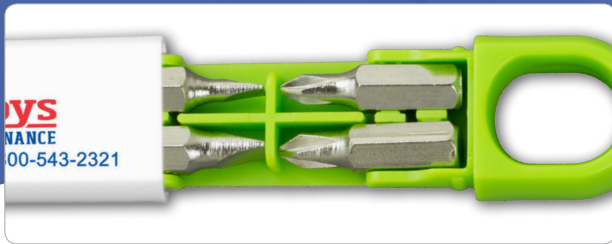

BE A DOLL AND FIX IT ALL

Was ~~\$1.15~~
95¢ (C)
 250 pcs+

Was ~~\$1.70~~
\$1.39 (C)
 250 pcs+

Slide Out Storage Compartment contains
 4 Steel bit sizes: 4/5 mm Flat Head bits and PH0, PH1 Phillip bits

200	250	500	1,000	2,500+	
1.30	1.15	1.10	1.05	.99	(C)
	.95	.95	.95		(C)

LED Light and ON/OFF Switch at Bottom

Flip Top Storage Compartment contains
 2 Steel bit sizes: 2 mm Flat Head bits and PH0 Phillip bits

150	250	500	1,000	2,500+	
1.85	1.70	1.60	1.55	1.50	(C)
	1.39	1.39	1.39	1.39	(C)

#5306 4 Bit Screwdriver Tool Kit

Compact size holds 2 sizes of Flathead and Phillips screwdriver bits. Magnetic socket locks bits into place when in use.

Size: 3-5/8" W x 7/8" H
 Packaging: Polybag
 Imprint: 2" W x 1/2" H
 Weight: 7 lbs. (100 pcs.)
 Colors:

- Red
- Blue
- Lime Green
- Black

#5303 Shown with
 4 Color Process Imprint*

#5308 2 Bit Screwdriver Tool Kit and LED Keylight

Super bright LED Keylight with a Flathead and Phillips screwdriver bit secured inside. Magnetic socket locks bits into place when in use. Slide and lock on/off switch.