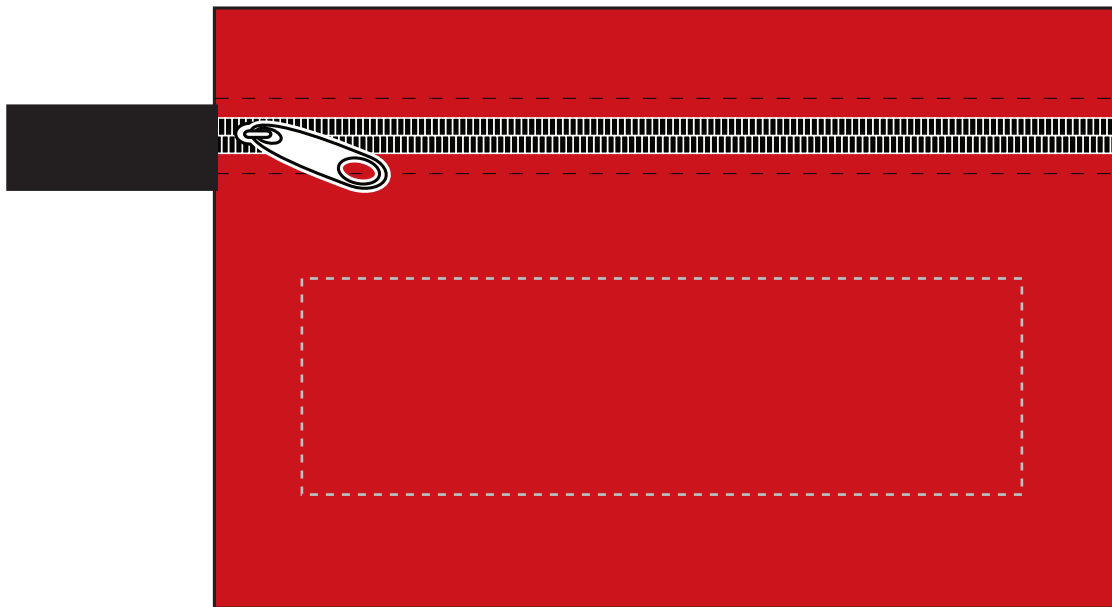

ITEM # TK135 - Mobile Tech Earbud Kit

Available Color(s) : Trans Red
Imprint Area Size : 3-3/4" W x 1-1/8" H
Artwork Format(s) accepted : CMYK TIF 300 dpi (with 0.25" bleed)
or Vector EPS (type outlined)
Artwork Recommendations : No type smaller than 7 pt.

Industry standard allows
1/16" movement in any direction

Purchase Order #:

Screen Print

* Template Shown at 100%
Border Does Not Print

Imprint Area

NOT TO SIZE. FOR PLACEMENT ONLY

ART NOTES: