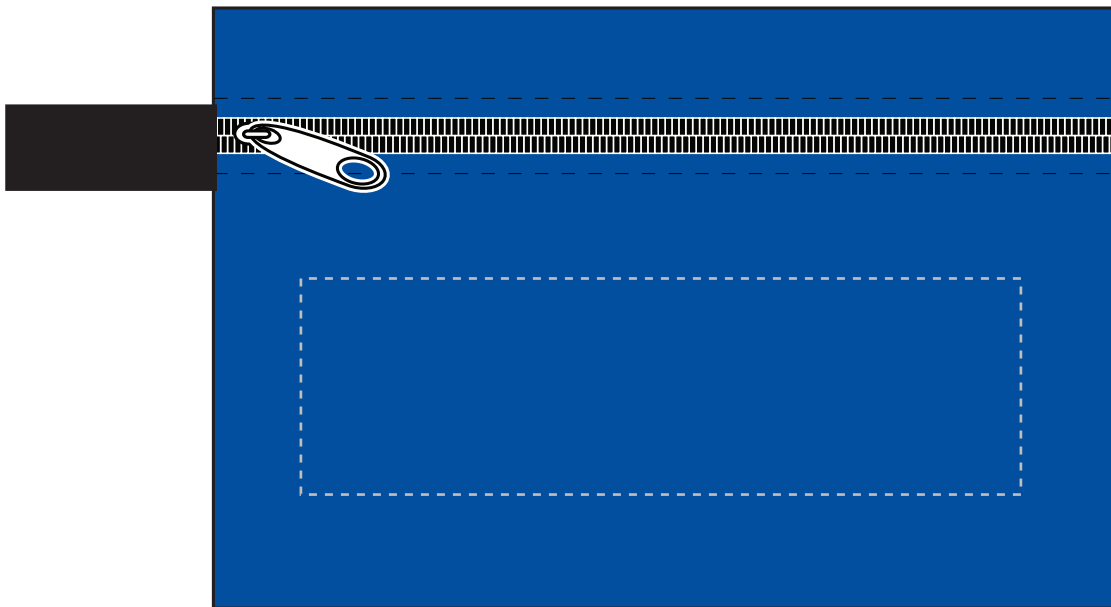

ITEM # TK135 - Mobile Tech Earbud Kit

Available Color(s) : Trans Blue
Imprint Area Size : 3-3/4" W x 1-1/8" H
Artwork Format(s) accepted : CMYK TIF 300 dpi (with 0.25" bleed)
or Vector EPS (type outlined)
Artwork Recommendations : No type smaller than 7 pt.

Industry standard allows
1/16" movement in any direction

Purchase Order #:

Screen Print

* Template Shown at 100%
Border Does Not Print

Imprint Area

NOT TO SIZE. FOR PLACEMENT ONLY

ART NOTES:

ITEM # TK135 - Mobile Tech Earbud Kit

Available Color(s) : Trans Red
Imprint Area Size : 3-3/4" W x 1-1/8" H
Artwork Format(s) accepted : CMYK TIF 300 dpi (with 0.25" bleed)
or Vector EPS (type outlined)
Artwork Recommendations : No type smaller than 7 pt.

Available Color(s) : Frost White

Imprint Area Size : 3-3/4" W x 1-1/8" H

Artwork Format(s) accepted : CMYK TIF 300 dpi (with 0.25" bleed)
or Vector EPS (type outlined)

Artwork Recommendations : No type smaller than 7 pt.