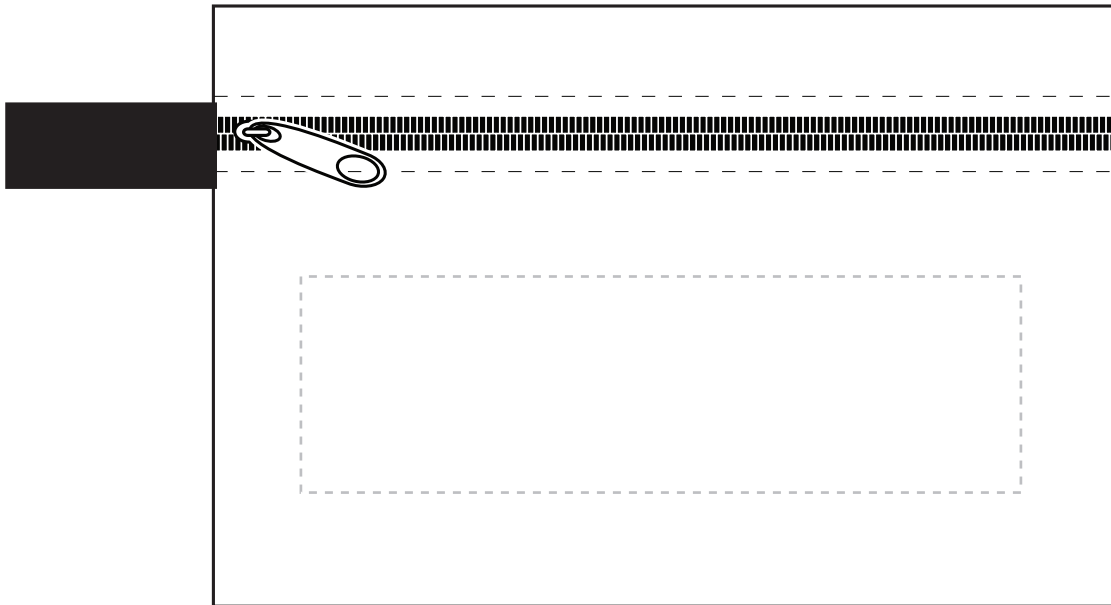

Available Color(s) : Trans Red
Imprint Area Size : 3-3/4" W x 1-1/8" H
Artwork Format(s) accepted : CMYK TIF 300 dpi (with 0.25" bleed)
or Vector EPS (type outlined)
Artwork Recommendations : No type smaller than 7 pt.

Available Color(s) : Frost White

Imprint Area Size : 3-3/4" W x 1-1/8" H

Artwork Format(s) accepted : CMYK TIF 300 dpi (with 0.25" bleed)
or Vector EPS (type outlined)

Artwork Recommendations : No type smaller than 7 pt.

Industry standard allows
1/16" movement in any direction

Purchase Order #:

Screen Print

* Template Shown at 100%
Border Does Not Print

Imprint Area

NOT TO SIZE. FOR PLACEMENT ONLY

ART NOTES: