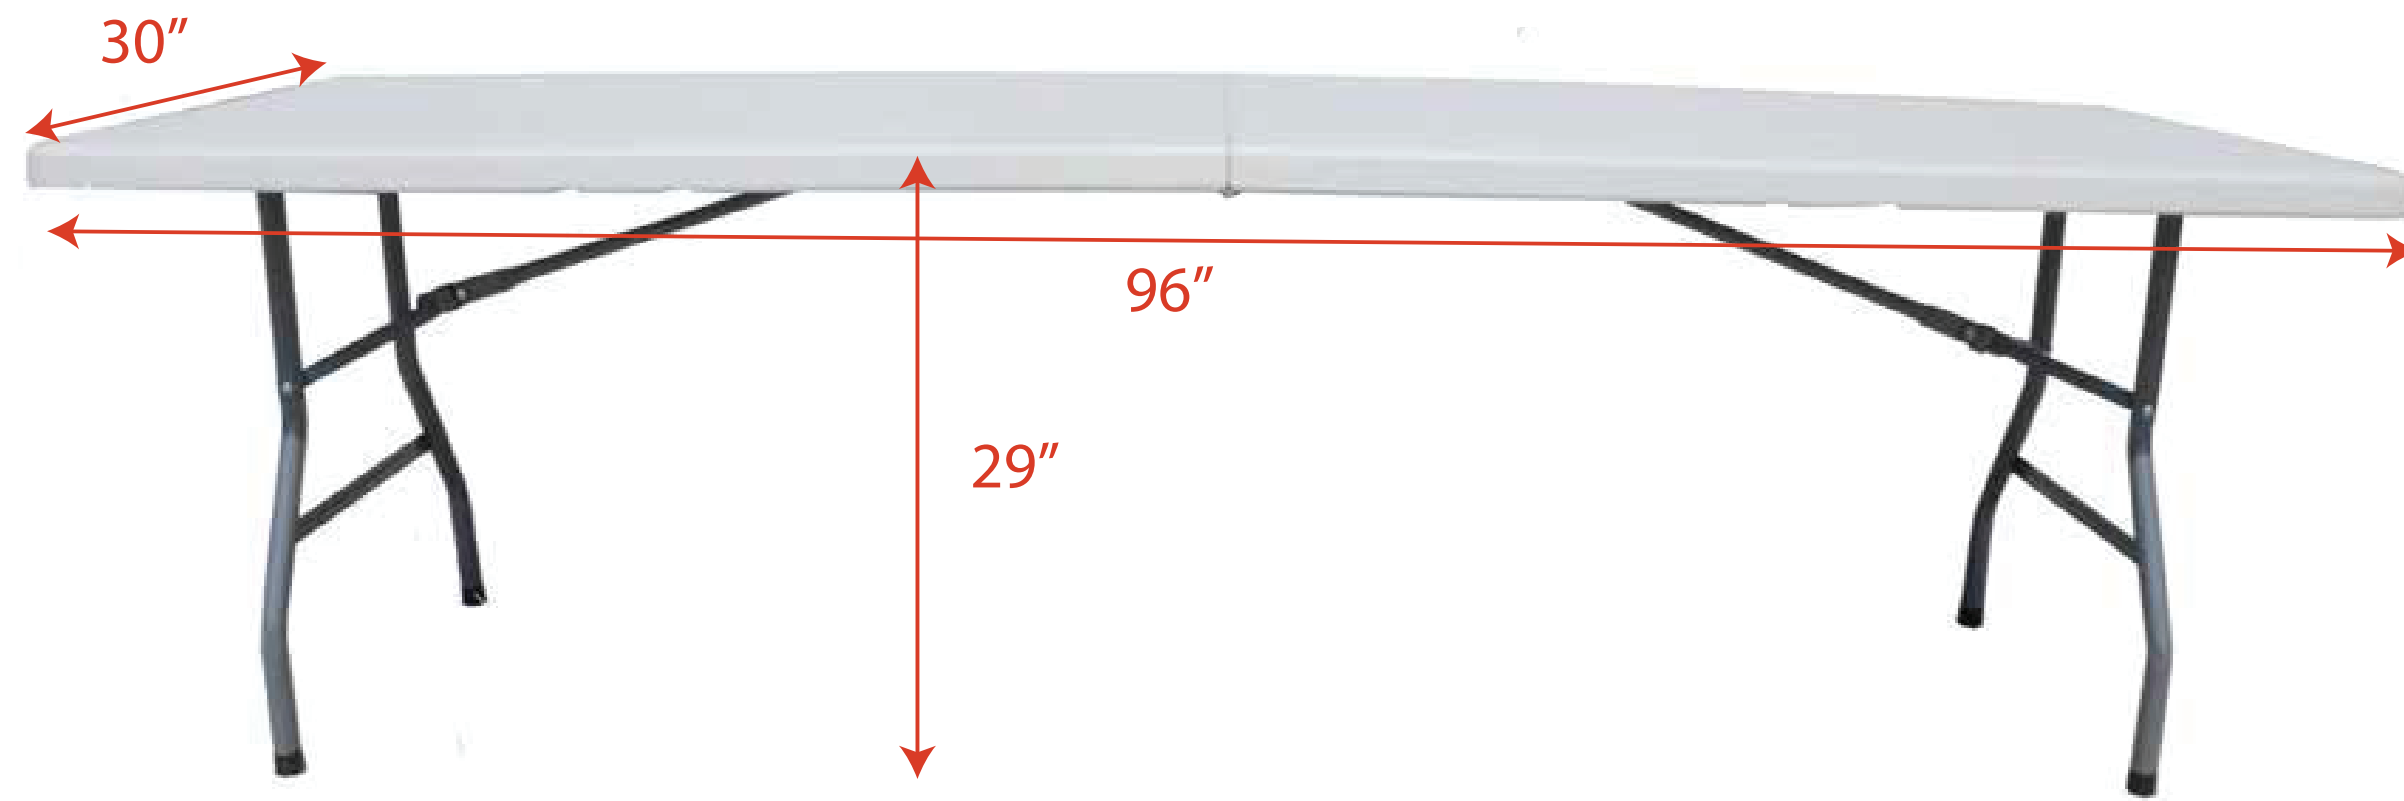

TCT830S 3-Sided Table Throw

Full Color Sublimation

8ft table

96" long x 30" wide x 29" high

All images must be embedded
(200 DPI at final print size minimum,
300 DPI recommended).

All fonts must be outlined.

Using PMS colors in your art is recommended,
but an exact match cannot be guaranteed

The area inside the blue dots is the live print area. Note: On the throw style,
the material in the corners will be slightly bunched up when in use.

The black dotted lines are the folds.

The red line represents the sewing seam edge. We cannot guarantee exact
graphic matches across the seam but we will come very close.