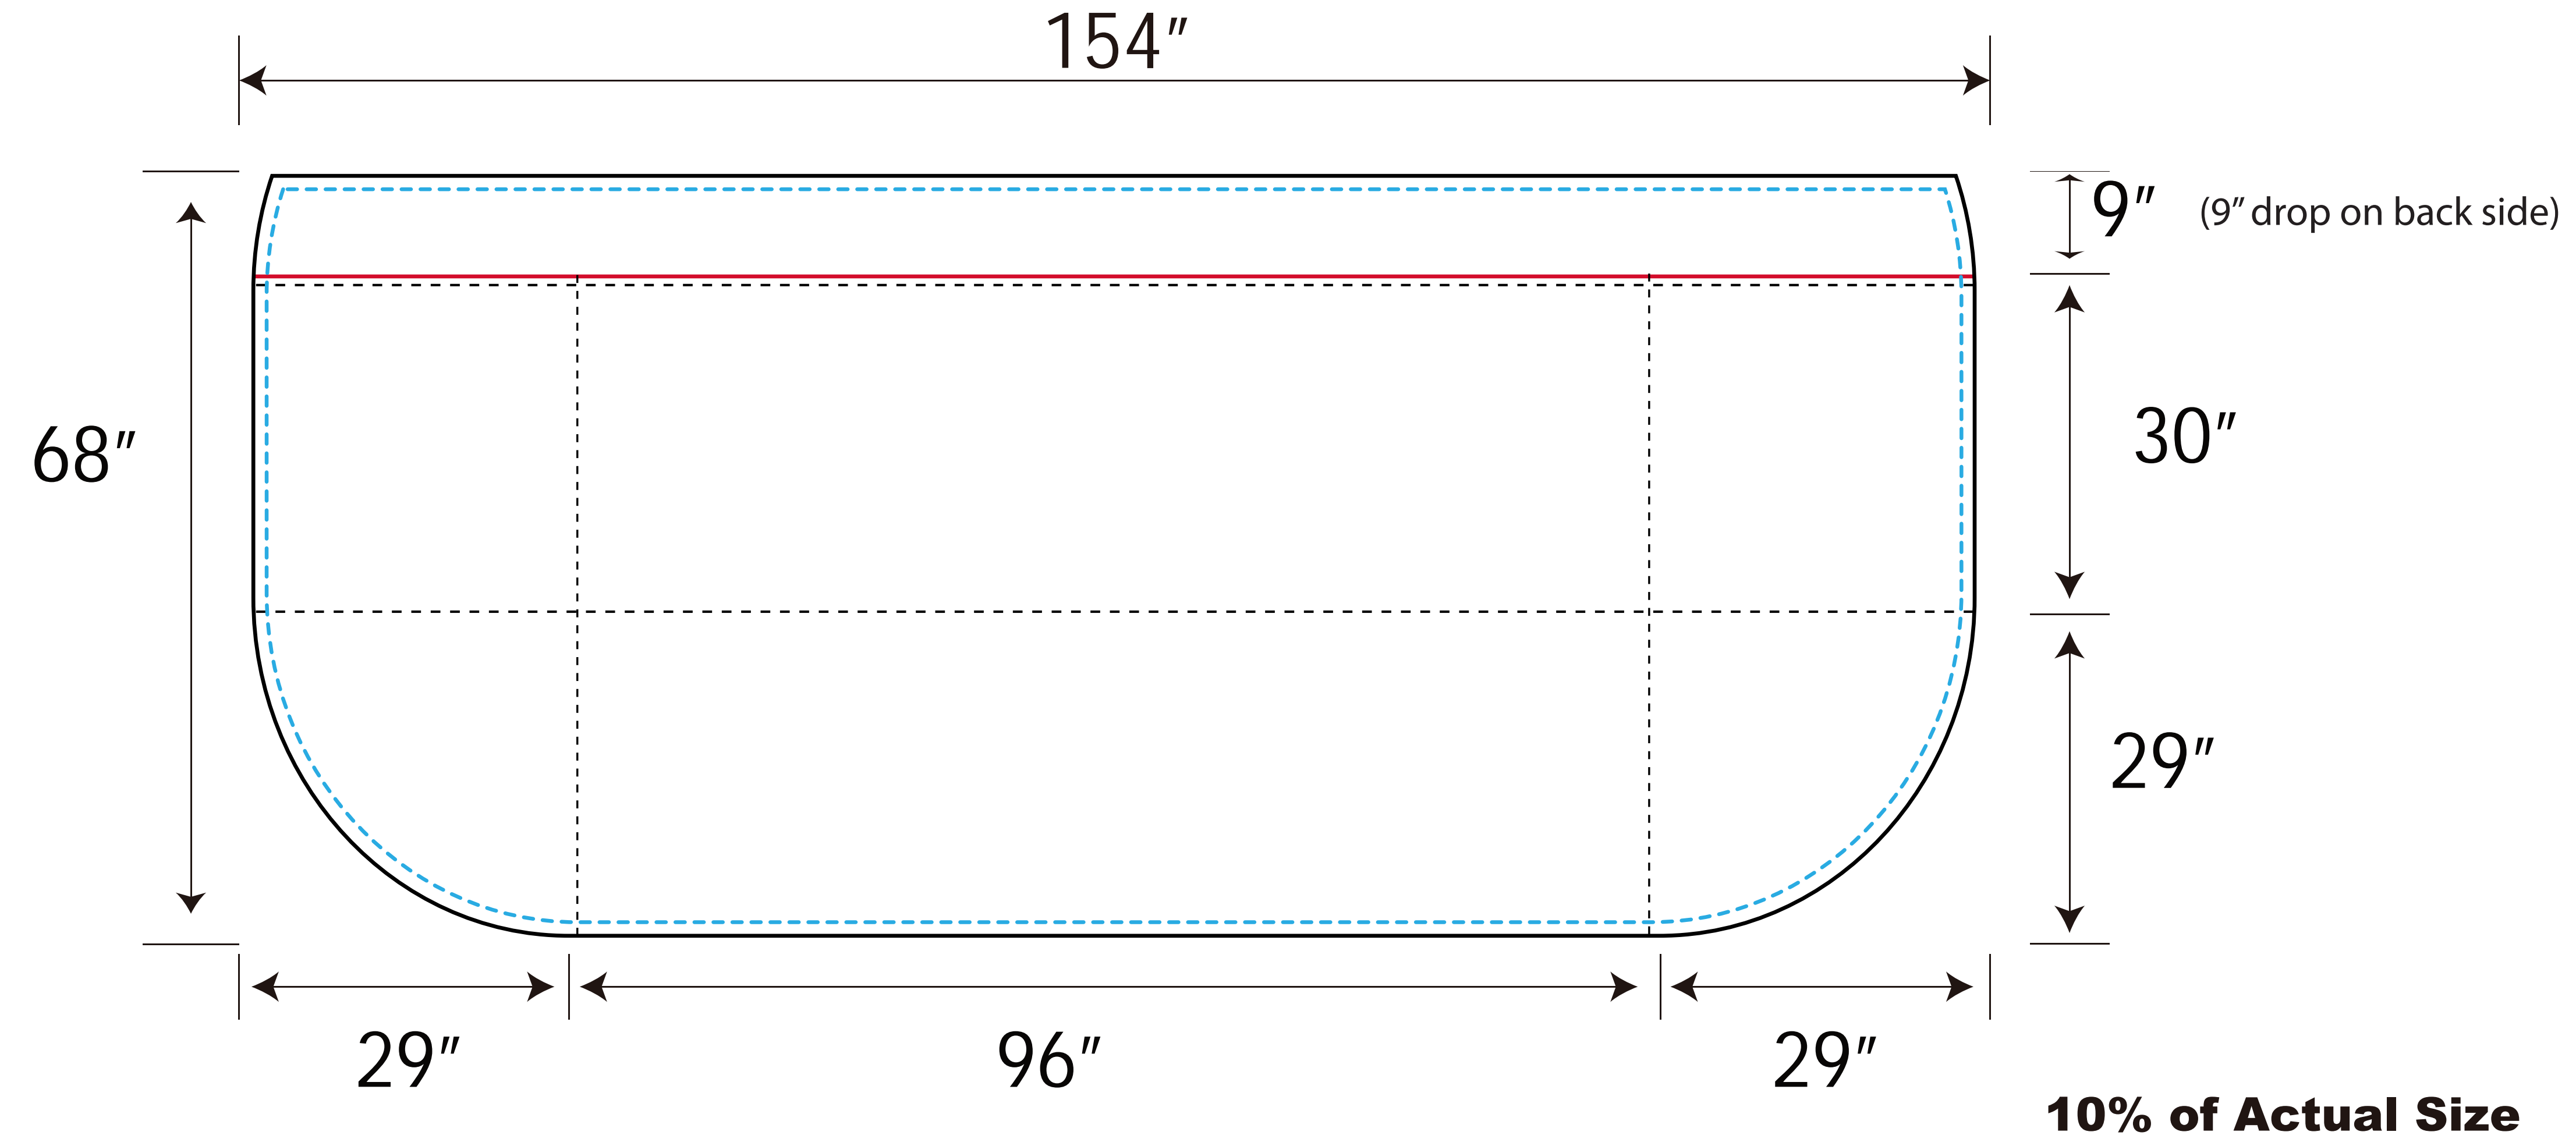

TCT830S 3-Sided Table Throw

Full Color Sublimation

8ft table

96" long x 30" wide x 29" high

All images must be embedded
(200 DPI at final print size minimum,
300 DPI recommended).

All fonts must be outlined.

Using PMS colors in your art is recommended,
but an exact match cannot be guaranteed

The area inside the blue dots is the live print area. Note: On the throw style,
the material in the corners will be slightly bunched up when in use.

The black dotted lines are the folds.

The red line represents the sewing seam edge. We cannot guarantee exact
graphic matches across the seam but we will come very close.