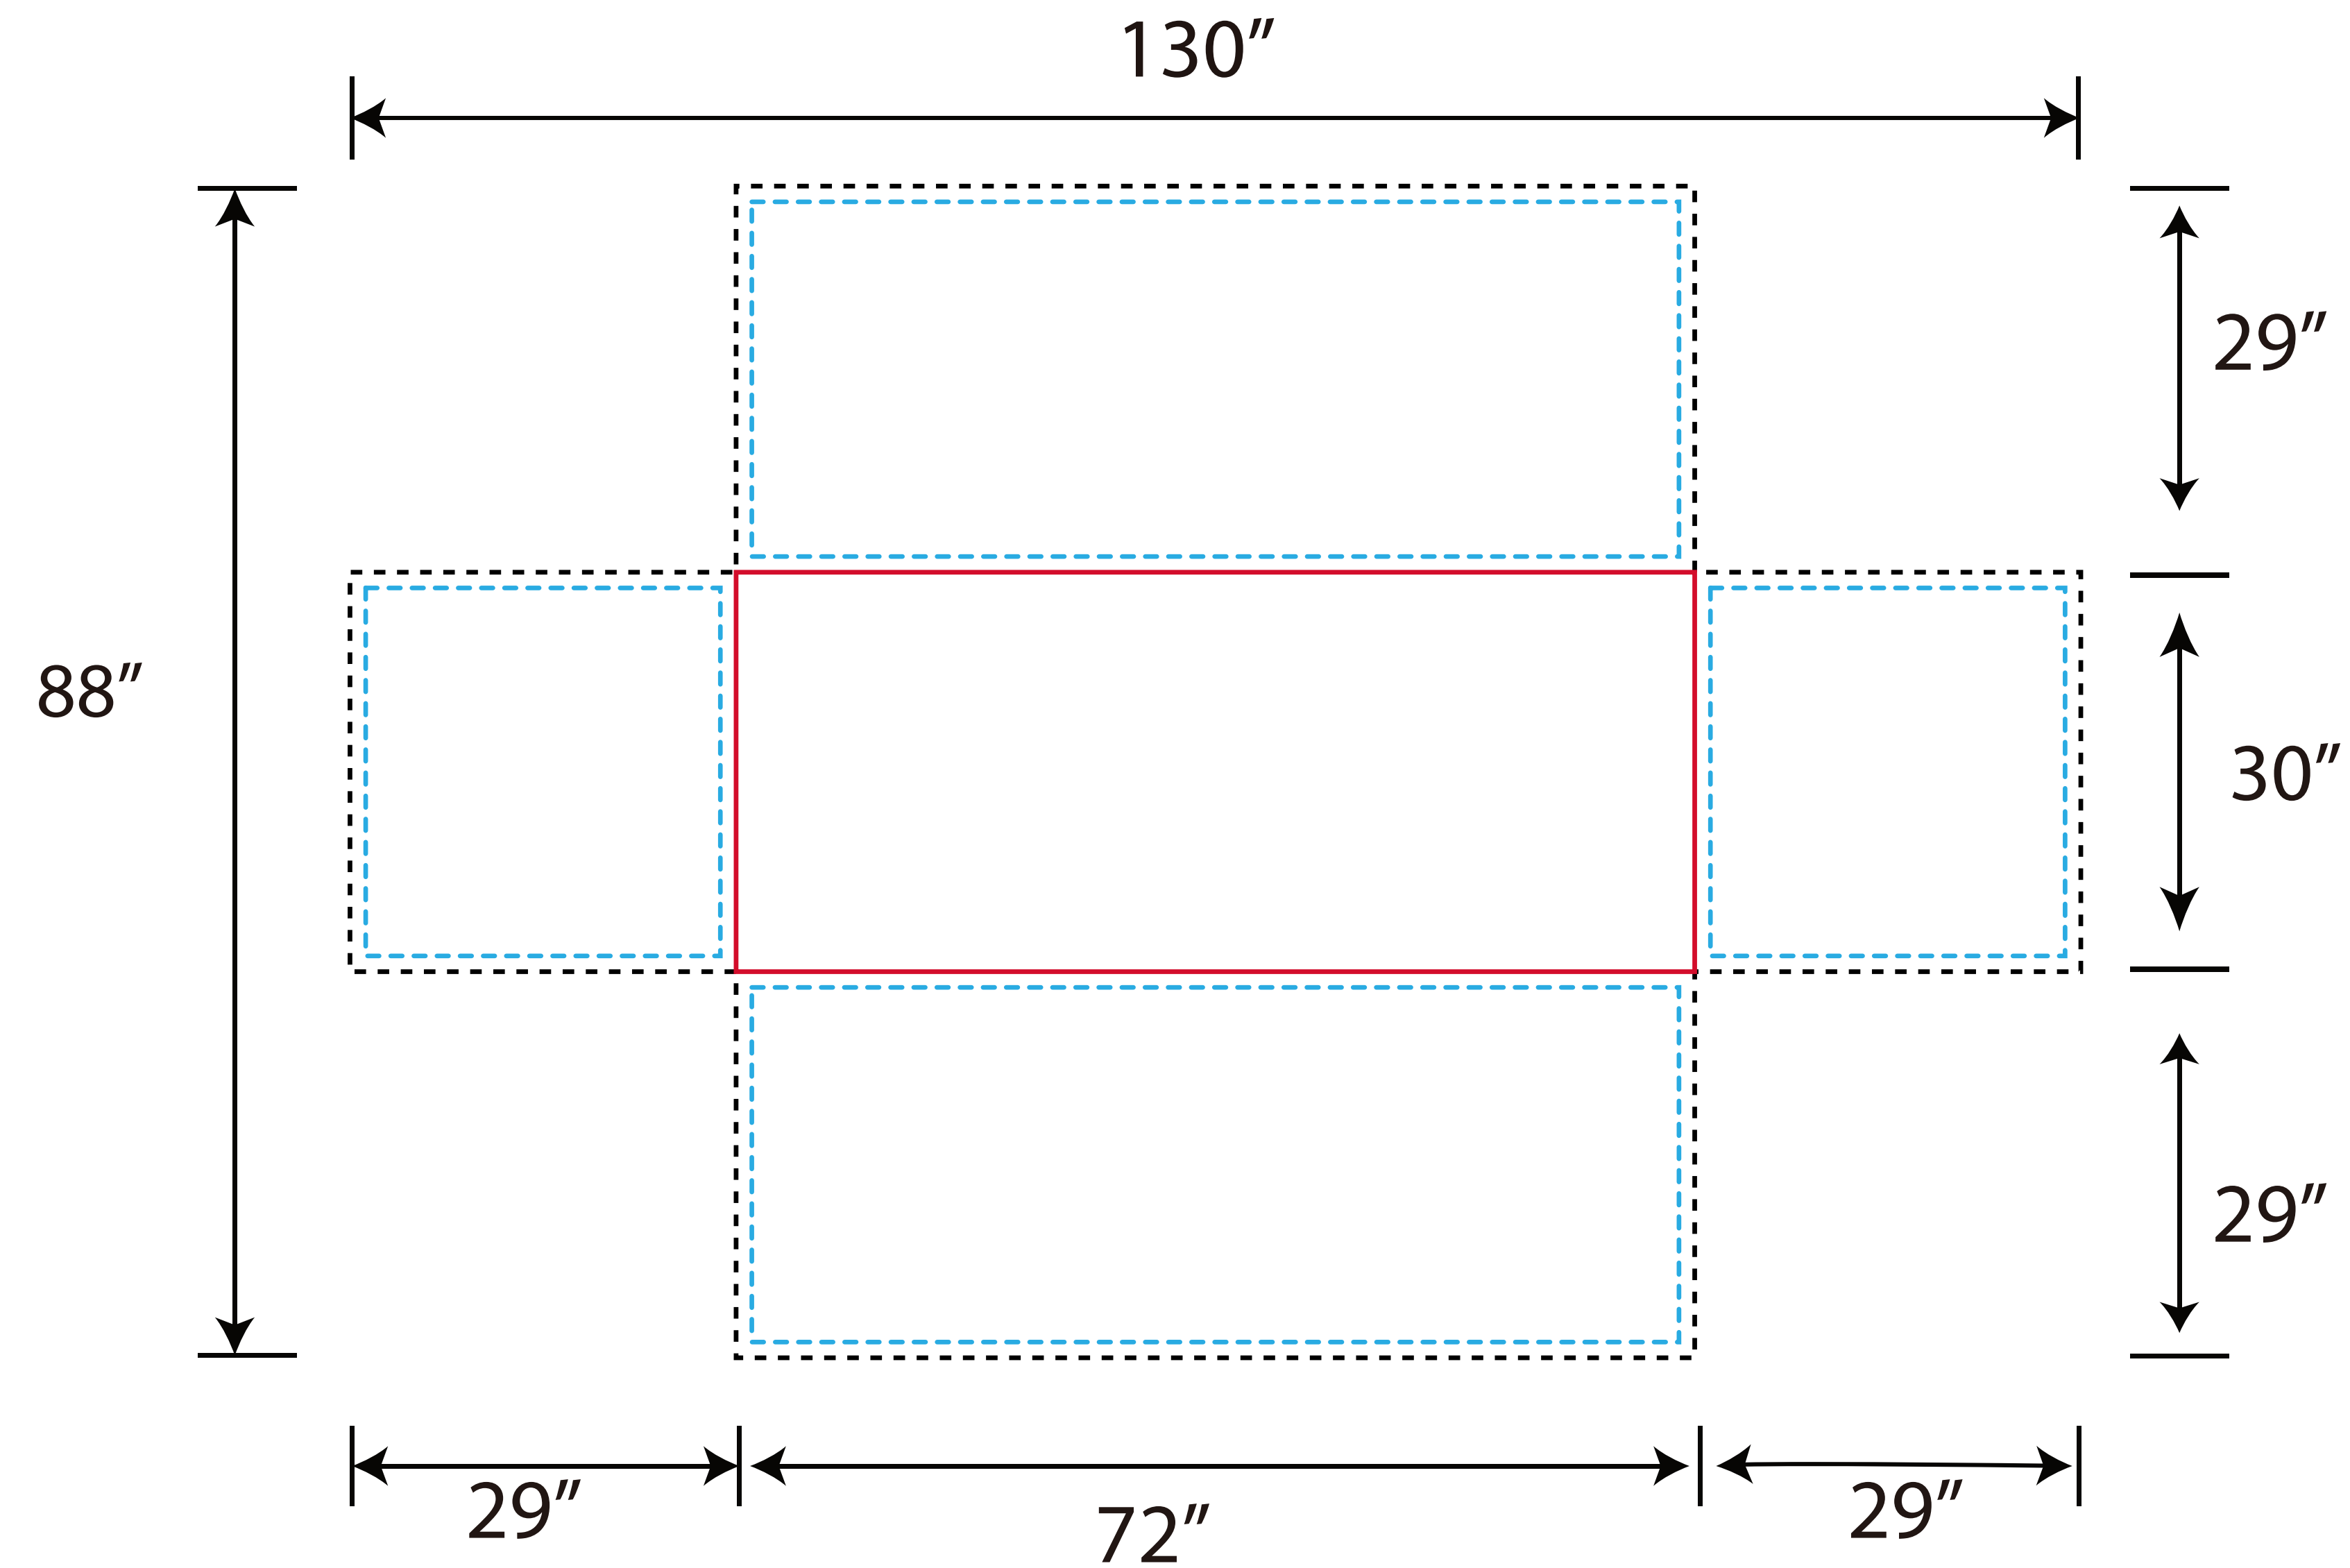

TCF640S 4-Sided Fitted Table Cover

Full Color Sublimation

6ft table

72" long x 30" wide x 29" high

10% of Actual Size

**All images must be embedded
(200 DPI at final print size minimum,
300 DPI recommended).**

All fonts must be outlined.

**Using PMS colors in your art is recommended,
but an exact match cannot be guaranteed**

The area inside the blue dots is the live print area.

The black dotted lines are the folds.

The red lines represent the sewing seam edges. We cannot guarantee exact graphic matches across the seams but we will come very close.