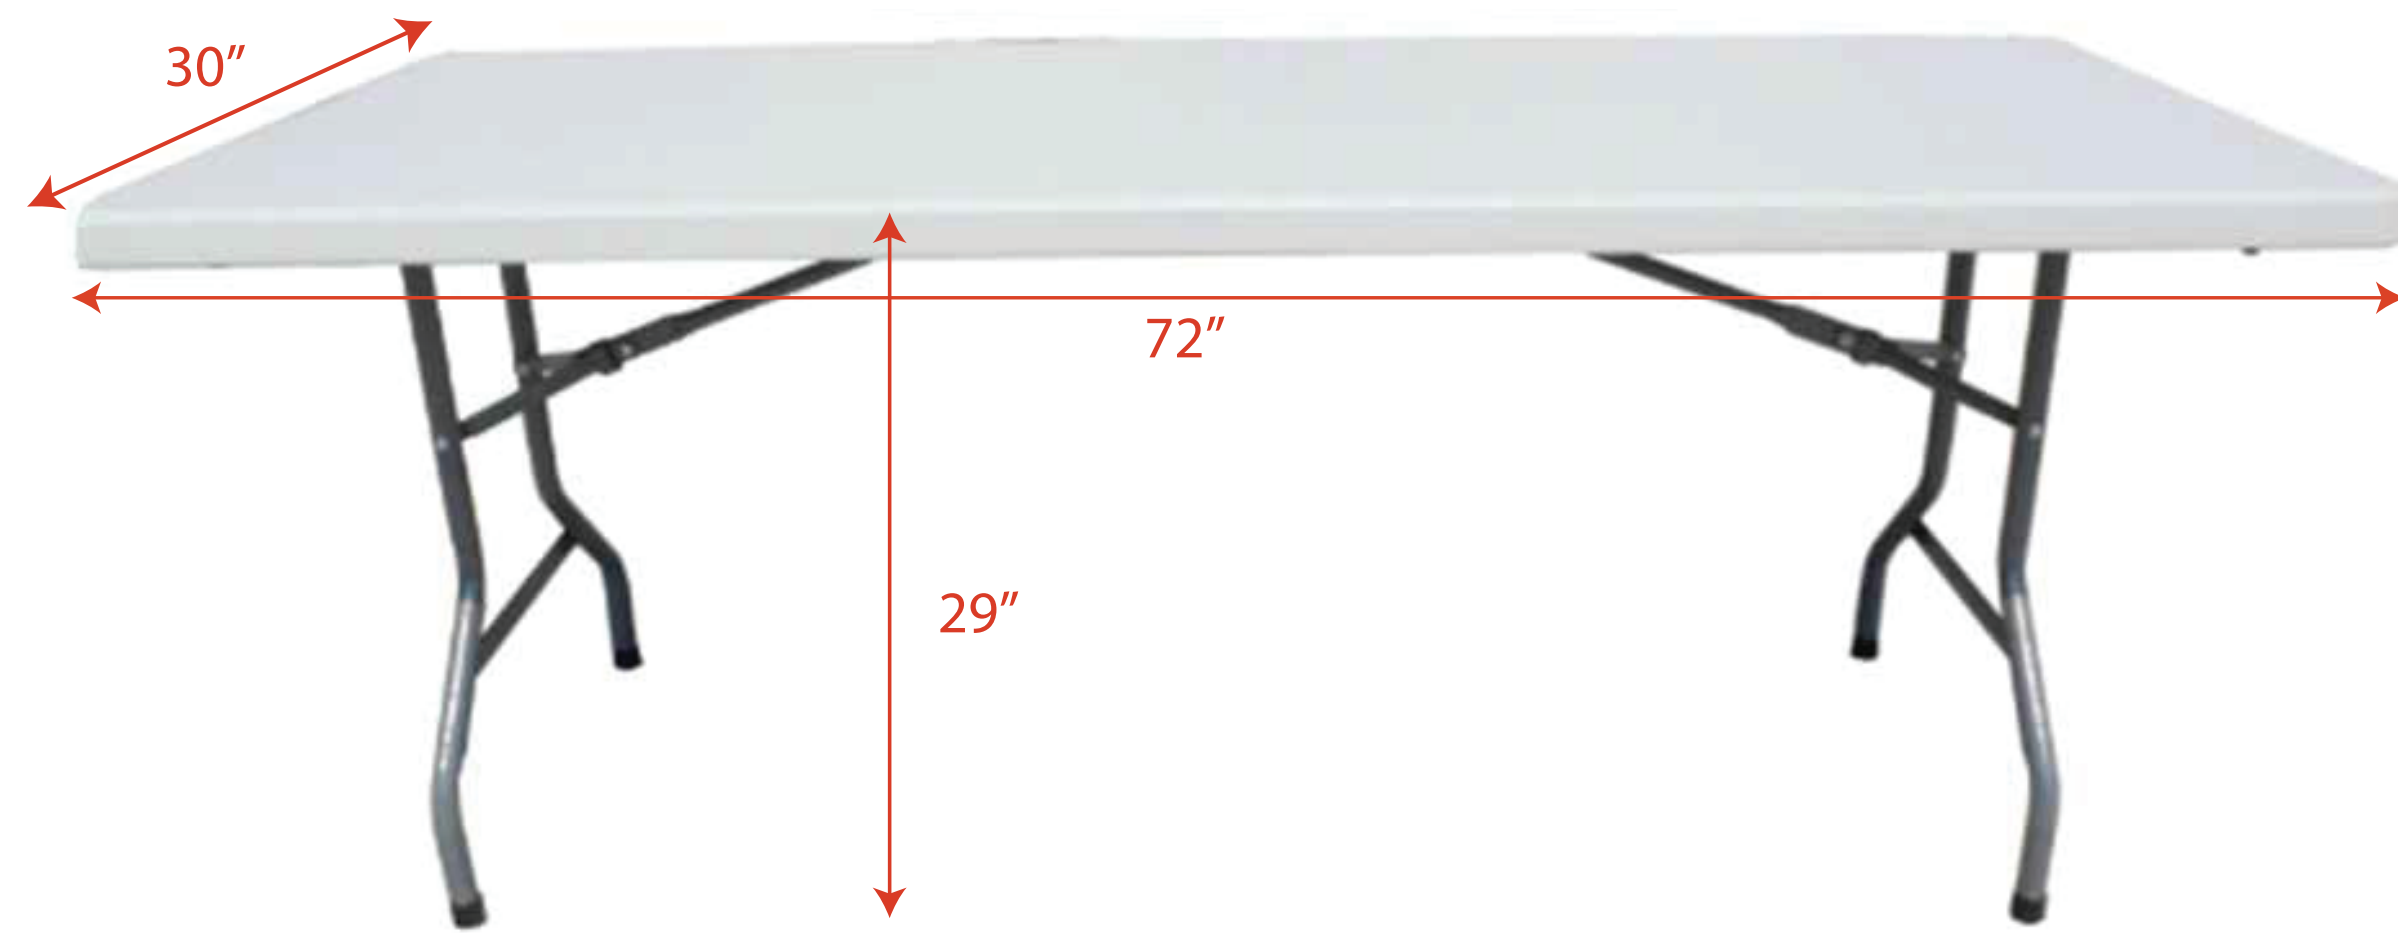

TCF640S 4-Sided Fitted Table Cover

Full Color Sublimation

6ft table

72" long x 30" wide x 29" high

10% of Actual Size

**All images must be embedded
(200 DPI at final print size minimum,
300 DPI recommended).**

All fonts must be outlined.

**Using PMS colors in your art is recommended,
but an exact match cannot be guaranteed**

The area inside the blue dots is the live print area.

The black dotted lines are the folds.

The red lines represent the sewing seam edges. We cannot guarantee exact graphic matches across the seams but we will come very close.