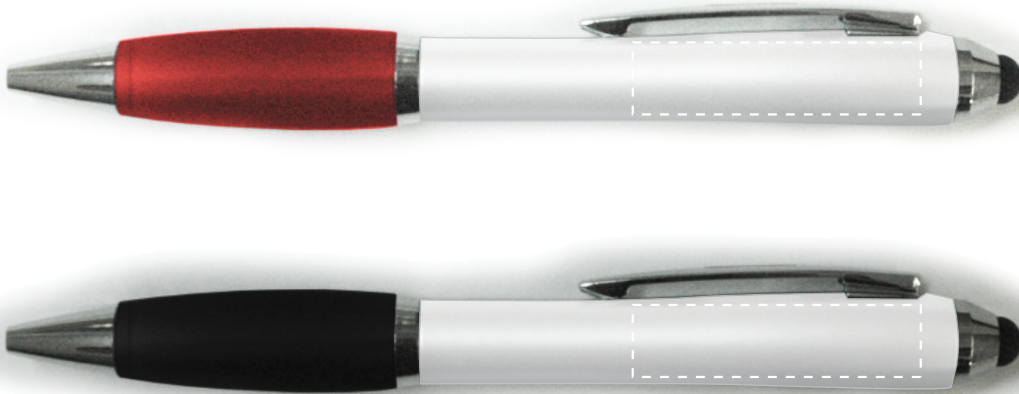

ITEM # PS101 - The Guru Stylus Pen

Available Color(s) : Red, Black
Imprint Area Size : 1-1/2" W x 3/8" H
Artwork Format(s) accepted : CMYK TIF 300 dpi (with 0.25" bleed)
or Vector EPS (type outlined)
Artwork Recommendations : No type smaller than 7 pt.

Industry standard allows
1/16" movement in any direction

Purchase Order #:

Pad Print

* Template Shown at 100%
Border Does Not Print

Imprint Area

NOT TO SIZE. FOR PLACEMENT ONLY

ART NOTES: