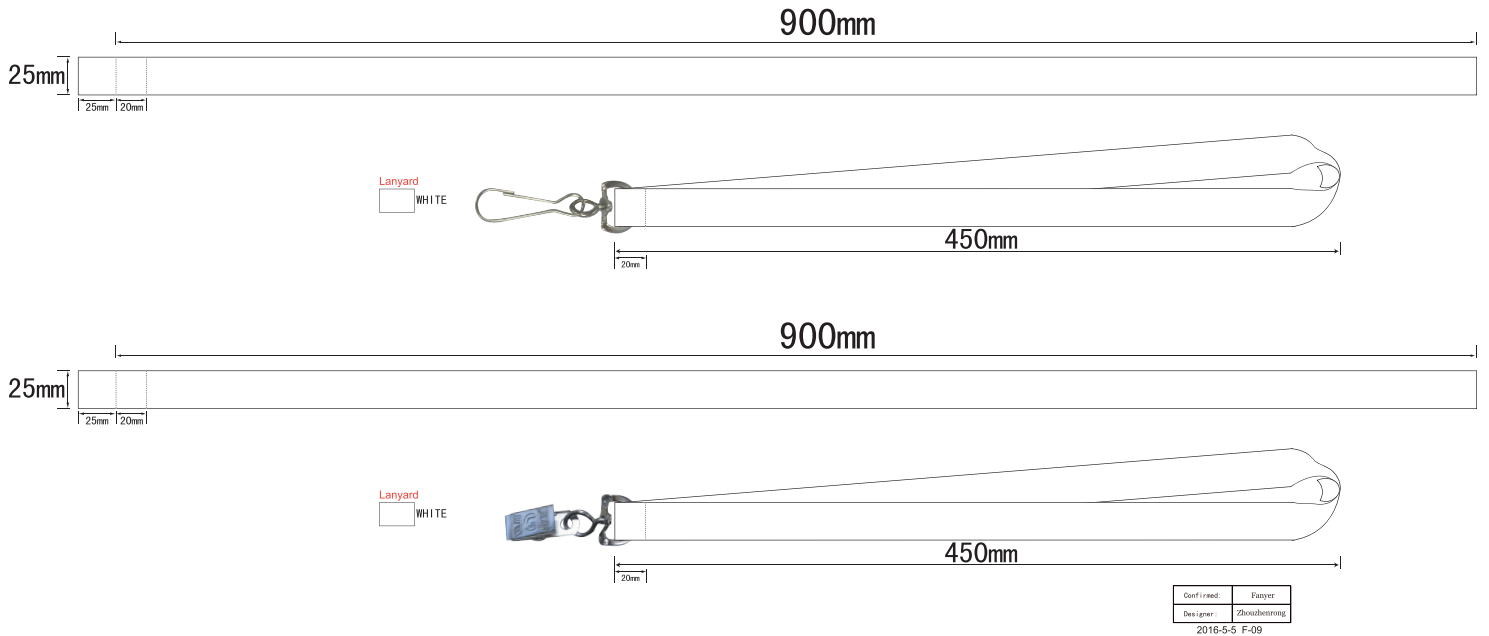

# ITEM # LA1HTS - 1" Super Soft Polyester Multi-Color Sublimation Lanyard

Available Color(s) : Any color available

Imprint Area Size : 16" X 3/4"

Artwork Format(s) accepted : CMYK TIF 300 dpi (with 0.25" bleed)  
or Vector EPS (type outlined)

Artwork Recommendations : No type smaller than 7 pt.

Industry standard allows  
1/16" movement in any direction

## MULTI COLOR

\* Template Shown at 20%  
Border Does Not Print

Imprint Area

NOT TO SIZE. FOR PLACEMENT ONLY