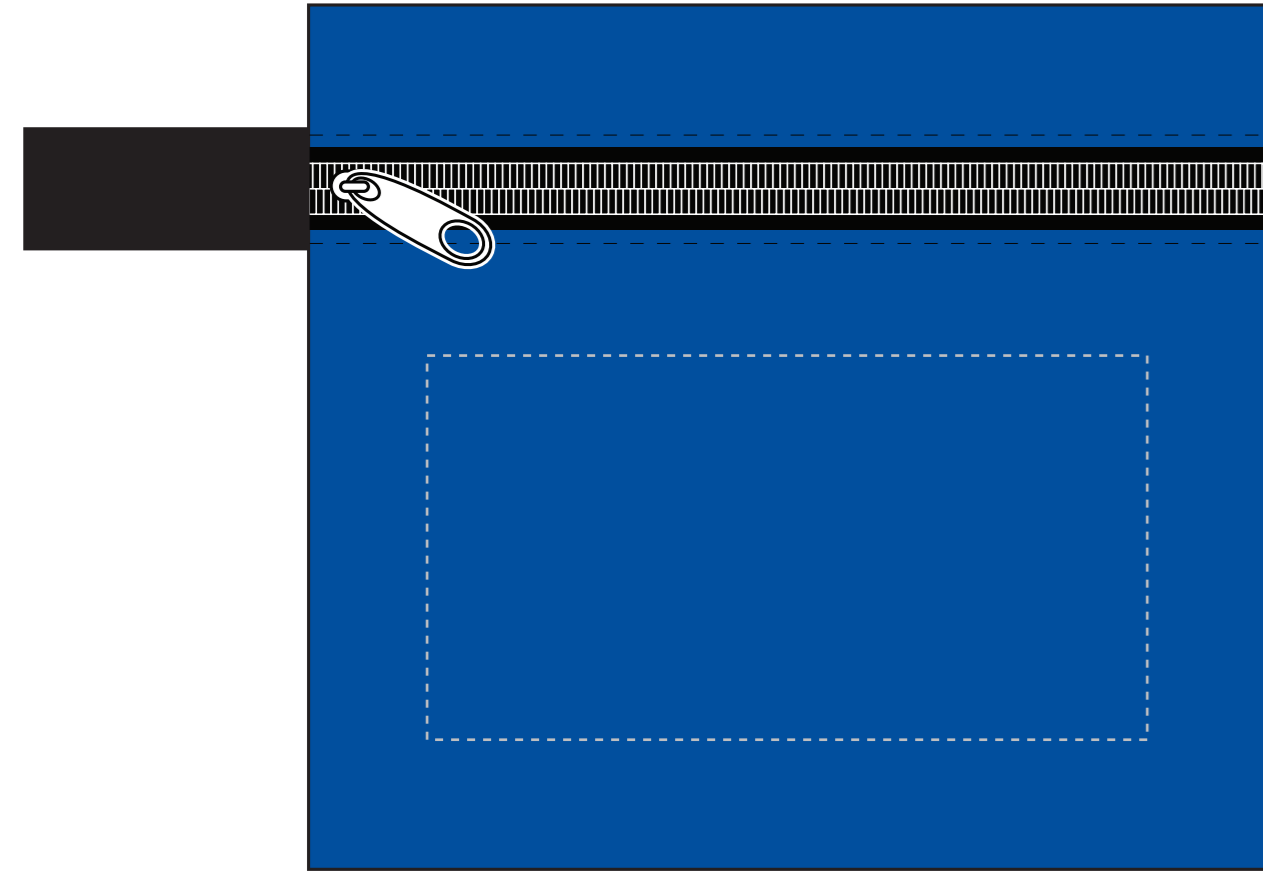

ITEM #GK102

Screenprint

Blue

White

Clear

Lime Green

Black

Imprint area: 3.75" W x 2" H
100% of actual size

 = imprint area