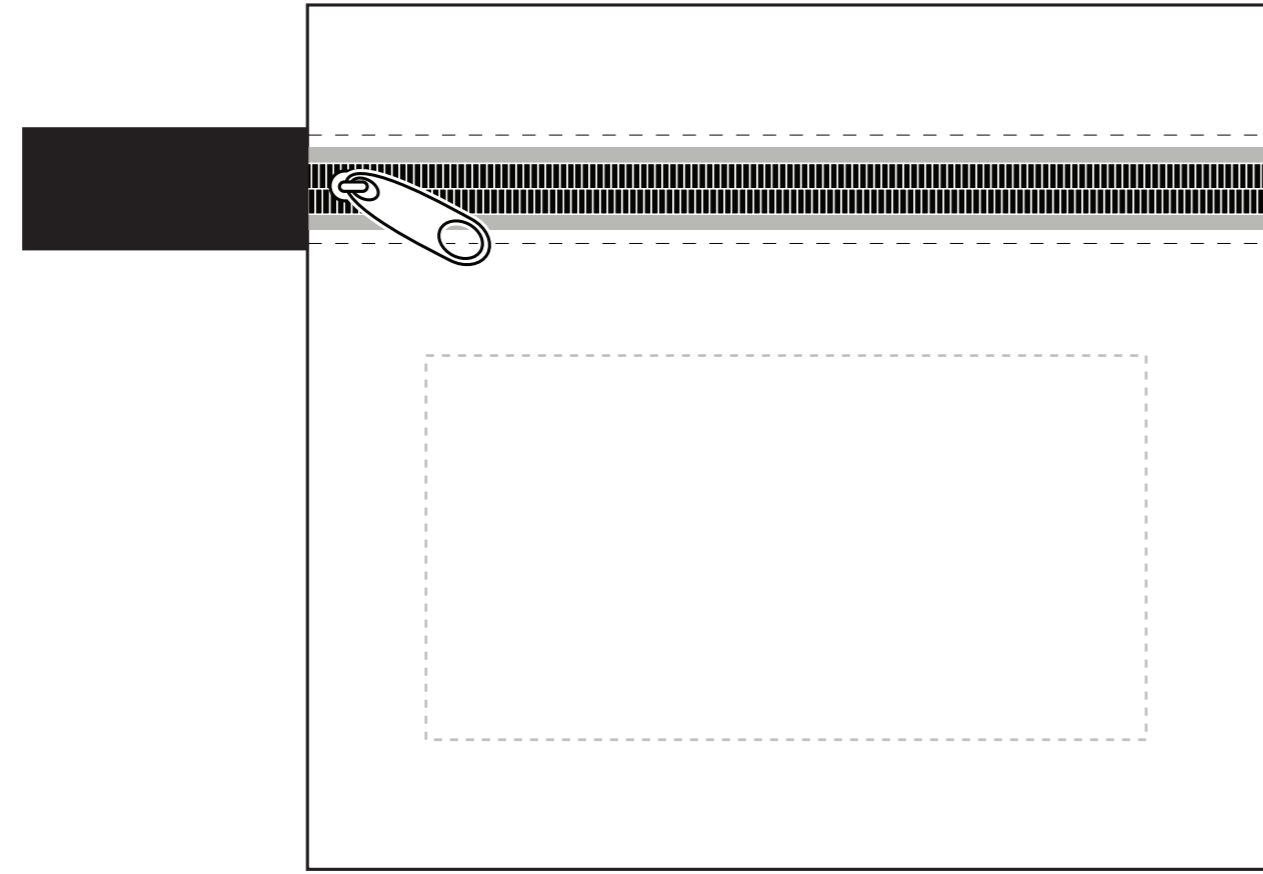

ITEM #GK102

Screenprint

Blue

White

Clear

Lime Green

Black

Imprint area: 3.75" W x 2" H
100% of actual size

 = imprint area