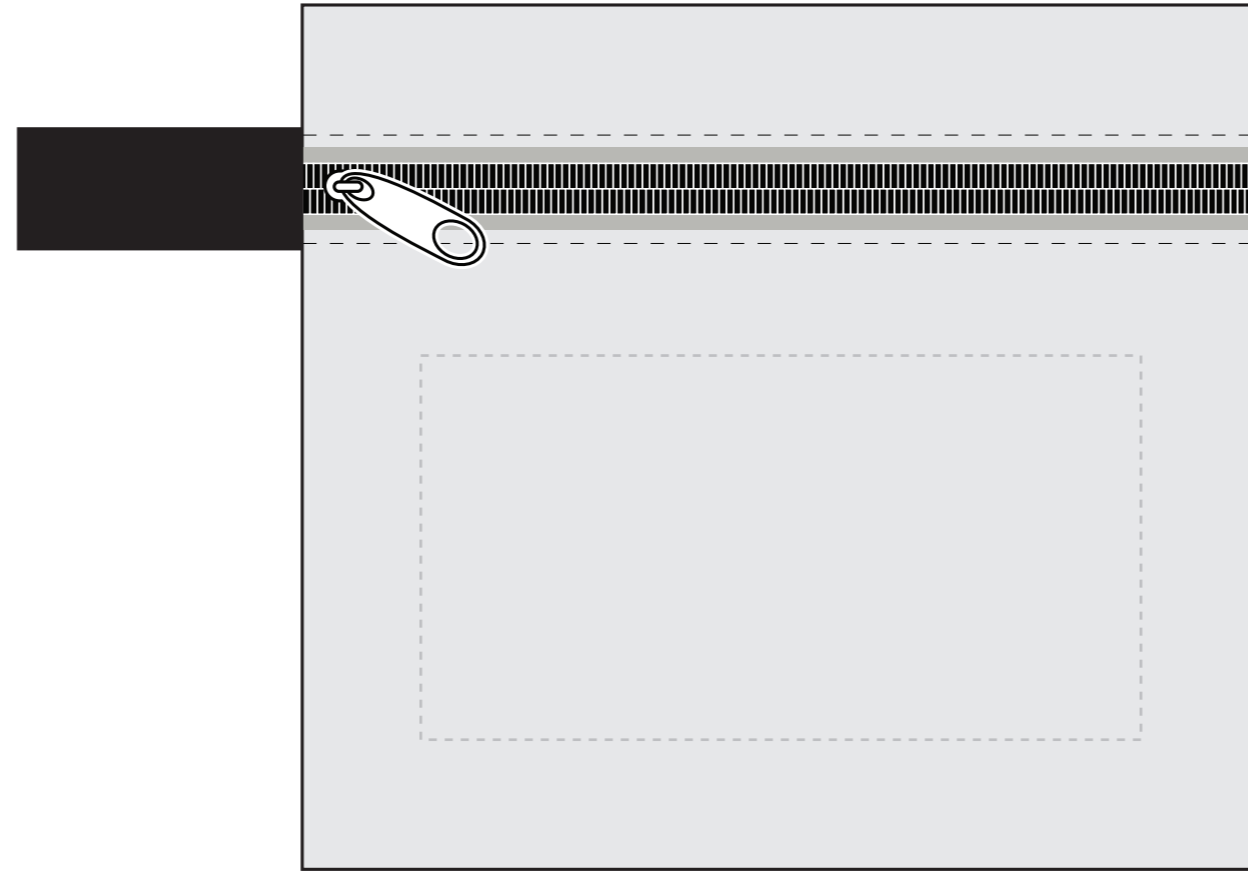

ITEM #GK102

Screenprint

Blue

White

Clear

Lime Green

Black

Imprint area: 3.75" W x 2" H
100% of actual size

 = imprint area