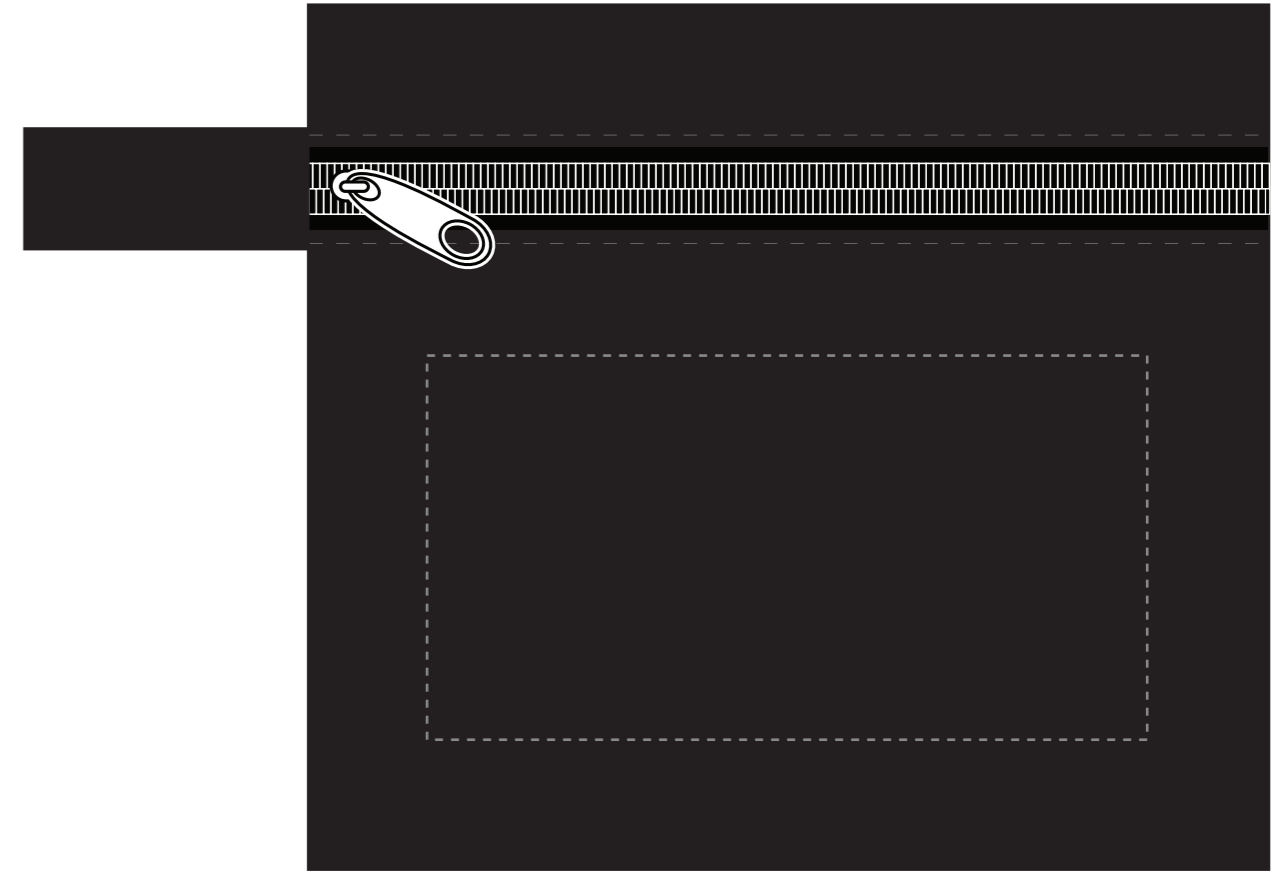

ITEM #GK102

Screenprint

Blue

White

Clear

Lime Green

Black

Imprint area: 3.75" W x 2" H
100% of actual size

 = imprint area