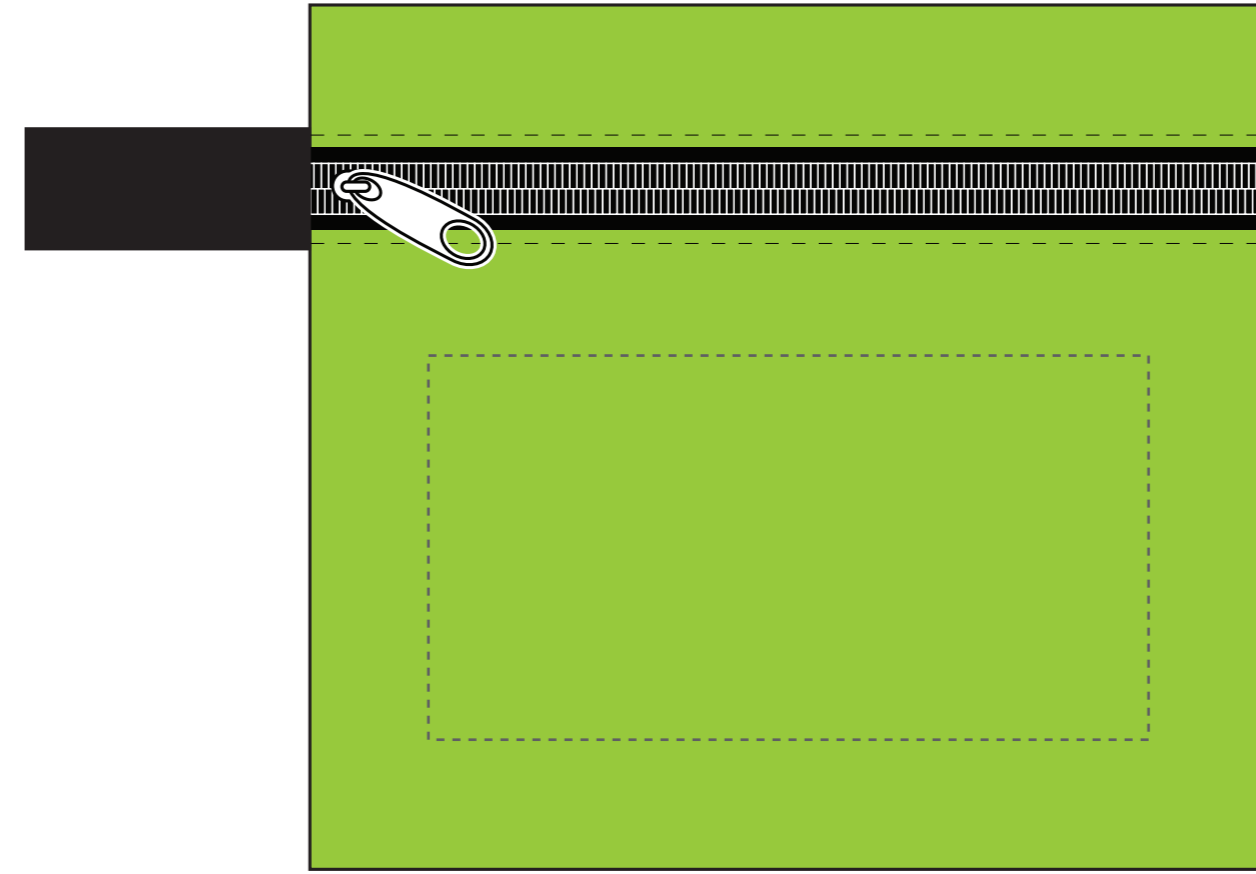

ITEM #GK102

Screenprint

Blue

White

Clear

Lime Green

Black

Imprint area: 3.75" W x 2" H
100% of actual size

 = imprint area