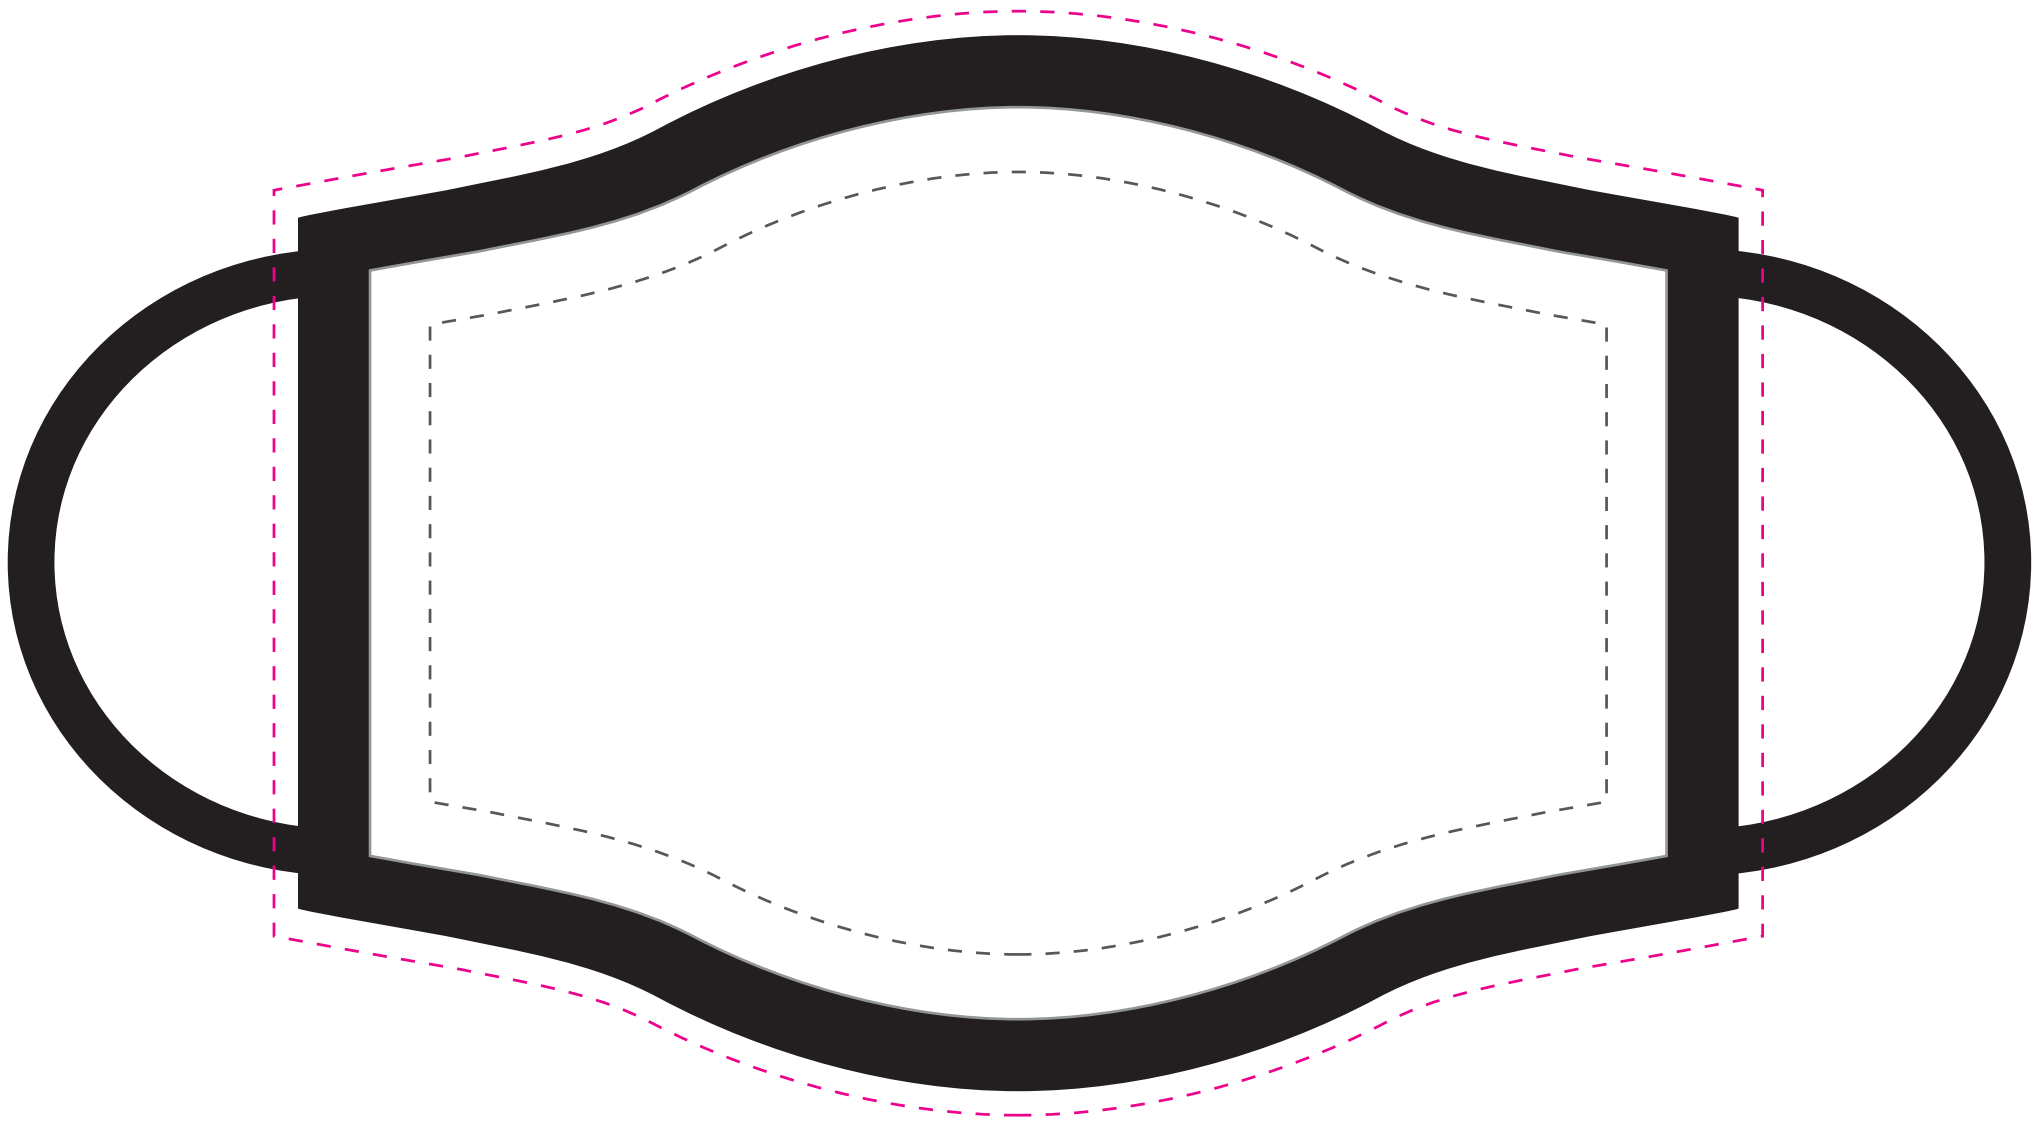

**ITEM #FM114HT**

**Full Color Sublimation**

**Full Bleed Imprint Size: 7.75" x 5.75" (2325 x 1725 pixels)**

**Safe Area for Text and Logo: 6.13" x 4.08" (1839 x 1224 pixels)**

**Printable Area (Approximate): 6.75" x 4.75" (2025 x 1425 pixels)**

**Recommended Minimum Font Size: 10pt**

Disclaimer: Face Masks are each individually hand-sewn, which will result in slight size variations that cannot be avoided. Due to the intricacies of the Dye Sublimation printing process: it is not possible to perfectly center mask imprints and up to ¼" shifting of the logo and any copy is unavoidable. Some copy may run close to seams and/or over seams and can appear slanted. Also, creases in the mask material could create small white spaces inside the creases, and for full bleed imprints, a narrow white border may appear along the trim line, all of which are not considered defects. Returns cannot be accepted for any reason on any mask product. Washing instructions: Wash prior to use. Hand wash or machine wash cool, line dry only.