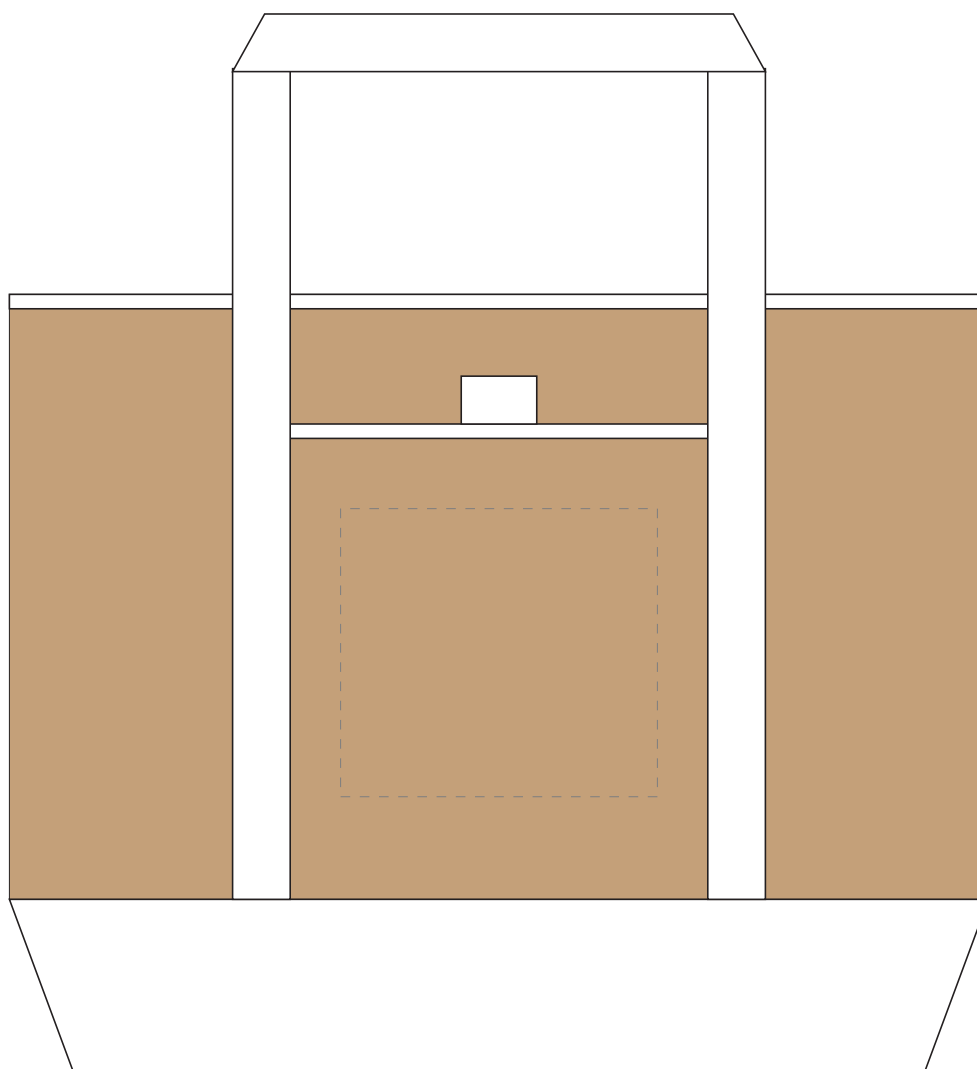

ITEM # 935 - 17-1/2" W x 13-1/2" H x 6" D - 80GSM Non-Woven Tote Bag

Available Color(s) : Tan
Imprint Area Size : 5-1/2" W x 5" H
Artwork Format(s) accepted : CMYK TIF 300 dpi (with 0.25" bleed)
or Vector EPS (type outlined)
Artwork Recommendations : No type smaller than 7 pt.

Industry standard allows
1/16" movement in any direction

Purchase Order #:

Screen Print/4-color process

* Template Shown at 30%
Border Does Not Print

Imprint Area

NOT TO SIZE. FOR PLACEMENT ONLY

ART NOTES: