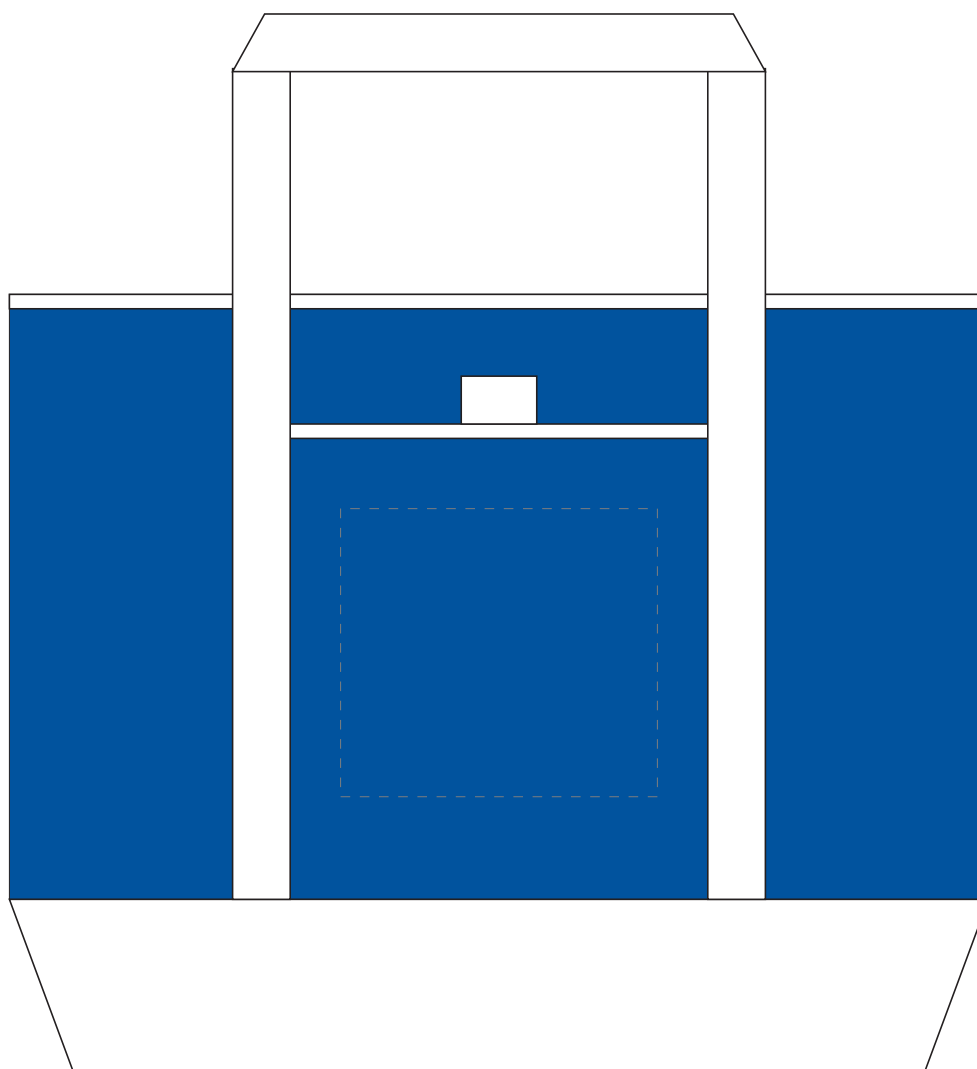

NOT TO SIZE. FOR PLACEMENT ONLY

ART NOTES:

ITEM # 935 - 17-1/2" W x 13-1/2" H x 6" D - 80GSM Non-WovenTote Bag

Available Color(s) : Royal Blue
Imprint Area Size : 5-1/2" W x 5" H
Artwork Format(s) accepted : CMYK TIF 300 dpi (with 0.25" bleed)
or Vector EPS (type outlined)
Artwork Recommendations : No type smaller than 7 pt.

Industry standard allows
1/16" movement in any direction

Purchase Order #:

Screen Print/4-color process

* Template Shown at 30%
Border Does Not Print

Imprint Area

NOT TO SIZE. FOR PLACEMENT ONLY

ART NOTES:

ITEM # 935 - 17-1/2" W x 13-1/2" H x 6" D - 80GSM Non-Woven Tote Bag

Available Color(s) : Lime Green
Imprint Area Size : 5-1/2" W x 5" H
Artwork Format(s) accepted : CMYK TIF 300 dpi (with 0.25" bleed)
or Vector EPS (type outlined)
Artwork Recommendations : No type smaller than 7 pt.