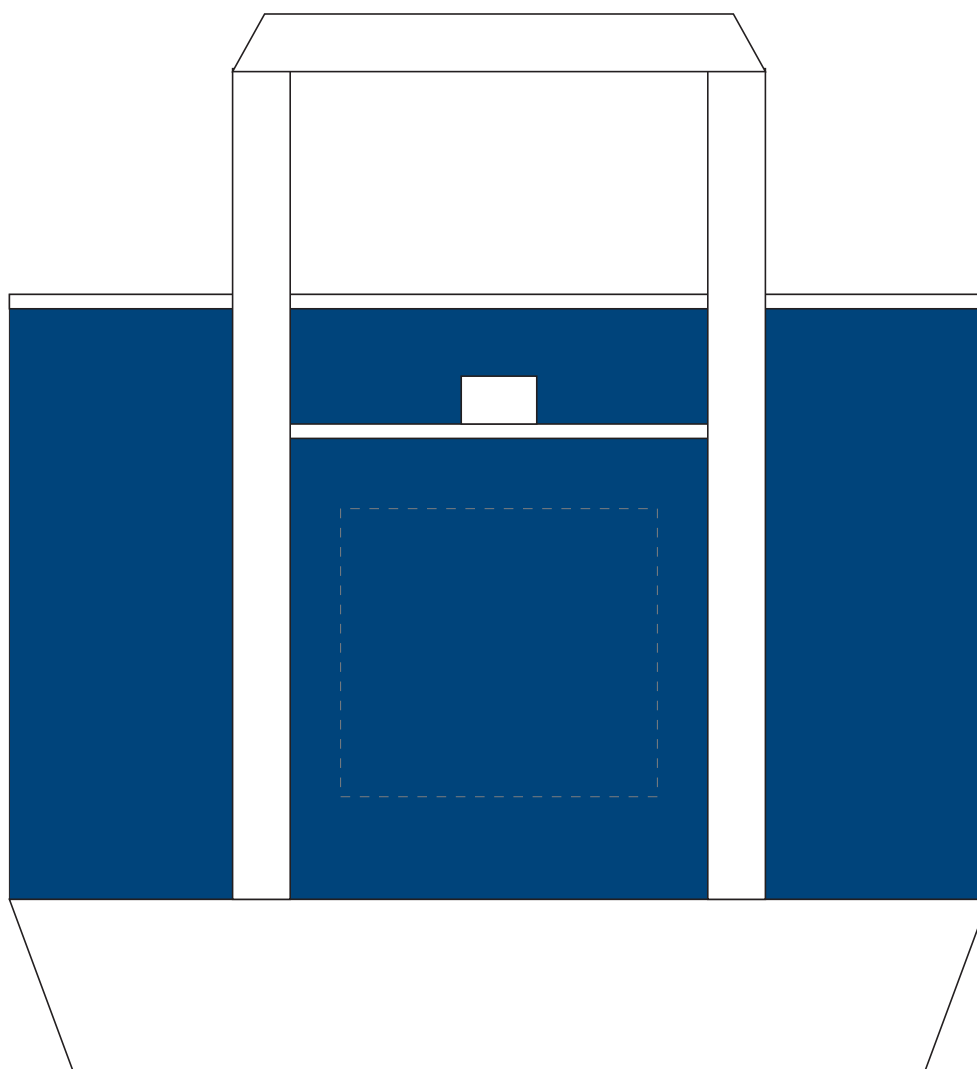

ITEM # 935 - 17-1/2" W x 13-1/2" H x 6" D - 80GSM Non-Woven Tote Bag

Available Color(s) : Navy Blue

Imprint Area Size : 5-1/2" W x 5" H

Artwork Format(s) accepted : CMYK TIF 300 dpi (with 0.25" bleed)
or Vector EPS (type outlined)

Artwork Recommendations : No type smaller than 7 pt.

Industry standard allows
1/16" movement in any direction

Purchase Order #:

Screen Print/4-color process

* Template Shown at 30%
Border Does Not Print

Imprint Area

NOT TO SIZE. FOR PLACEMENT ONLY

ART NOTES:

ITEM # 935 - 17-1/2" W x 13-1/2" H x 6" D - 80GSM Non-WovenTote Bag

Available Color(s) : Royal Blue
Imprint Area Size : 5-1/2" W x 5" H
Artwork Format(s) accepted : CMYK TIF 300 dpi (with 0.25" bleed)
or Vector EPS (type outlined)
Artwork Recommendations : No type smaller than 7 pt.

Available Color(s) : Lime Green
Imprint Area Size : 5-1/2" W x 5" H
Artwork Format(s) accepted : CMYK TIF 300 dpi (with 0.25" bleed)
or Vector EPS (type outlined)
Artwork Recommendations : No type smaller than 7 pt.