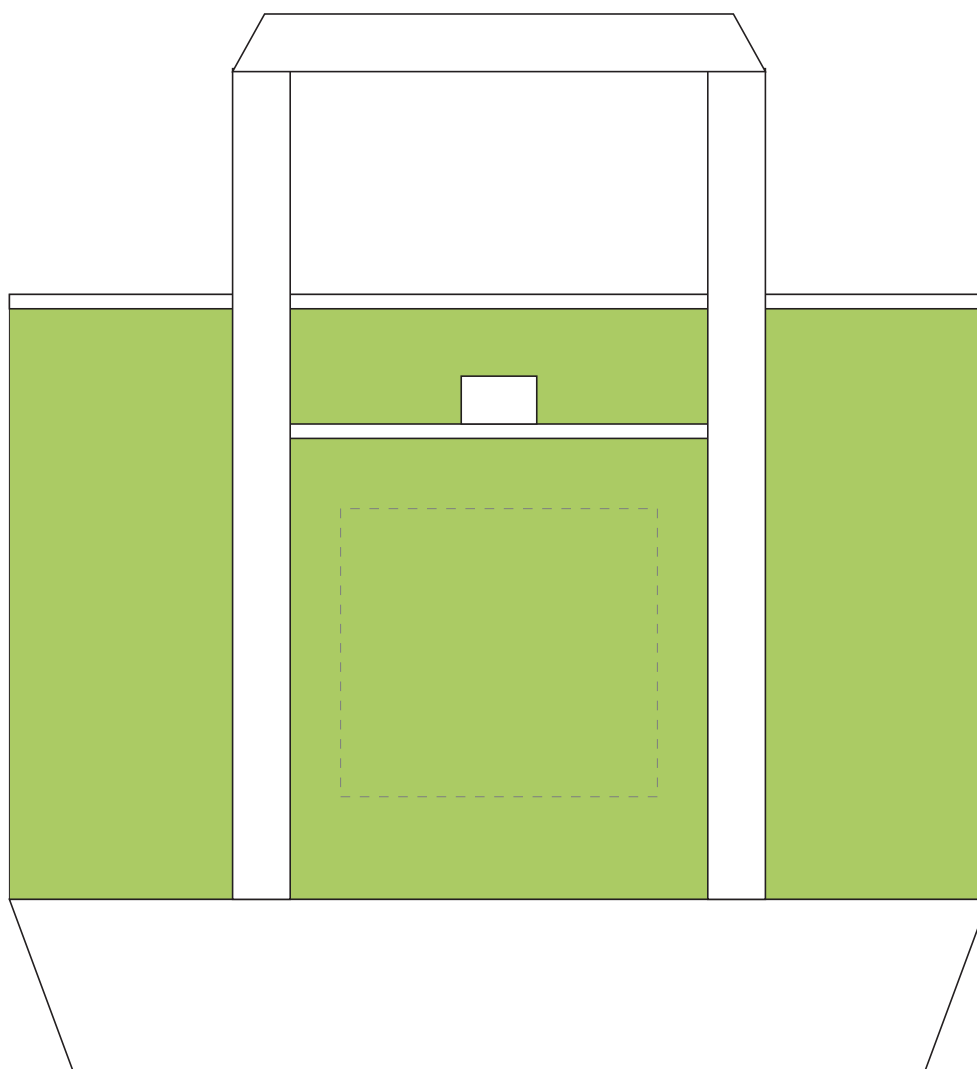

NOT TO SIZE. FOR PLACEMENT ONLY

ART NOTES:

ITEM # 935 - 17-1/2" W x 13-1/2" H x 6" D - 80GSM Non-WovenTote Bag

Available Color(s) : Royal Blue
Imprint Area Size : 5-1/2" W x 5" H
Artwork Format(s) accepted : CMYK TIF 300 dpi (with 0.25" bleed)
or Vector EPS (type outlined)
Artwork Recommendations : No type smaller than 7 pt.

Industry standard allows
1/16" movement in any direction

Purchase Order #:

Screen Print/4-color process

* Template Shown at 30%
Border Does Not Print

Imprint Area

NOT TO SIZE. FOR PLACEMENT ONLY

ART NOTES:

ITEM # 935 - 17-1/2" W x 13-1/2" H x 6" D - 80GSM Non-Woven Tote Bag

Available Color(s) : Lime Green
Imprint Area Size : 5-1/2" W x 5" H
Artwork Format(s) accepted : CMYK TIF 300 dpi (with 0.25" bleed)
or Vector EPS (type outlined)
Artwork Recommendations : No type smaller than 7 pt.

Industry standard allows
1/16" movement in any direction

Purchase Order #:

Screen Print/4-color process

* Template Shown at 30%
Border Does Not Print

 Imprint Area

NOT TO SIZE. FOR PLACEMENT ONLY

ART NOTES: