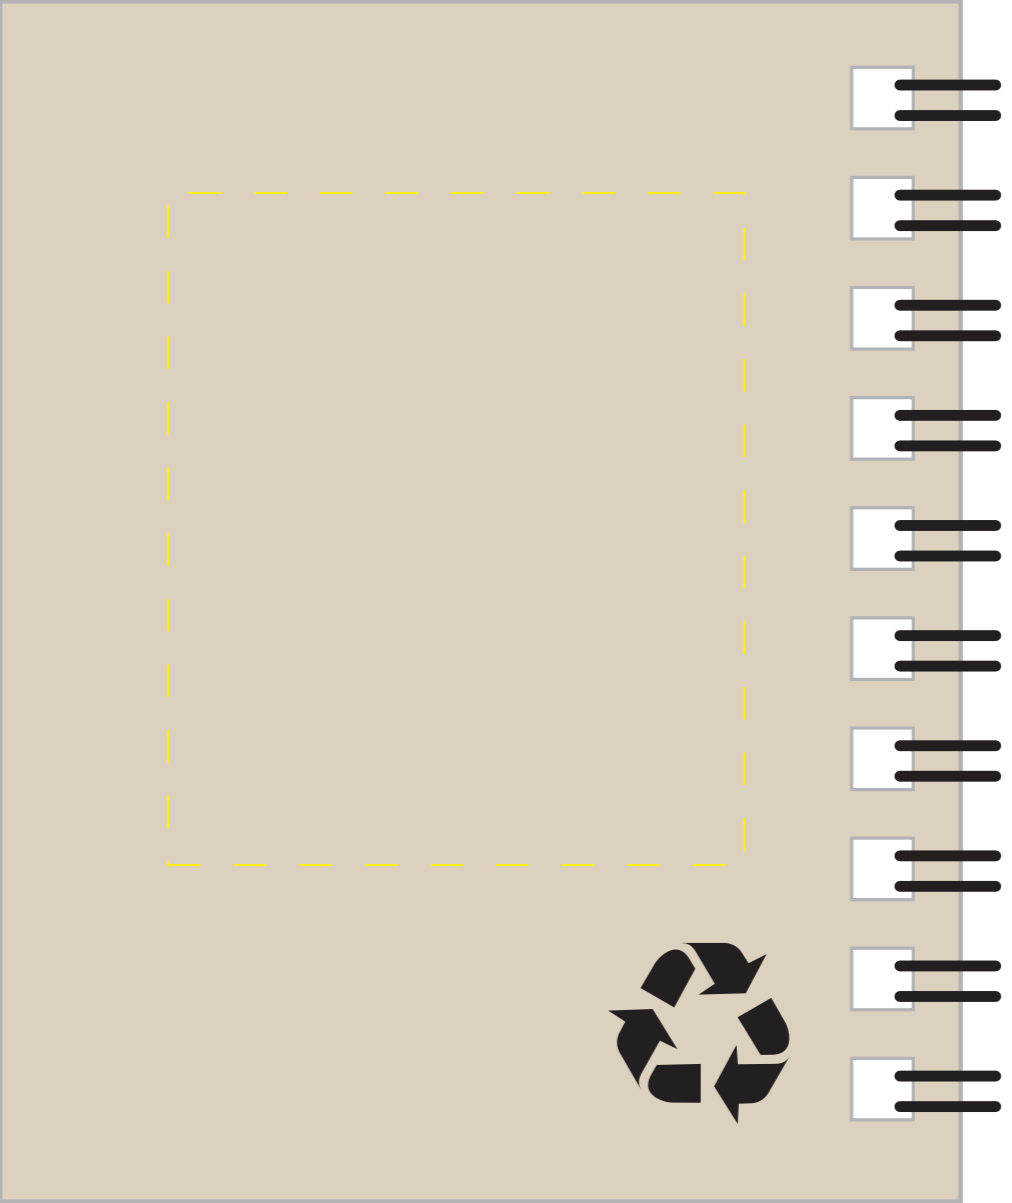

ITEM #9204

Standard Imprint on Front of Notepad (3" x 4")

Optional Imprint on Back of Notepad (3" x 4")

(Recycling symbol is standard and cannot be removed)