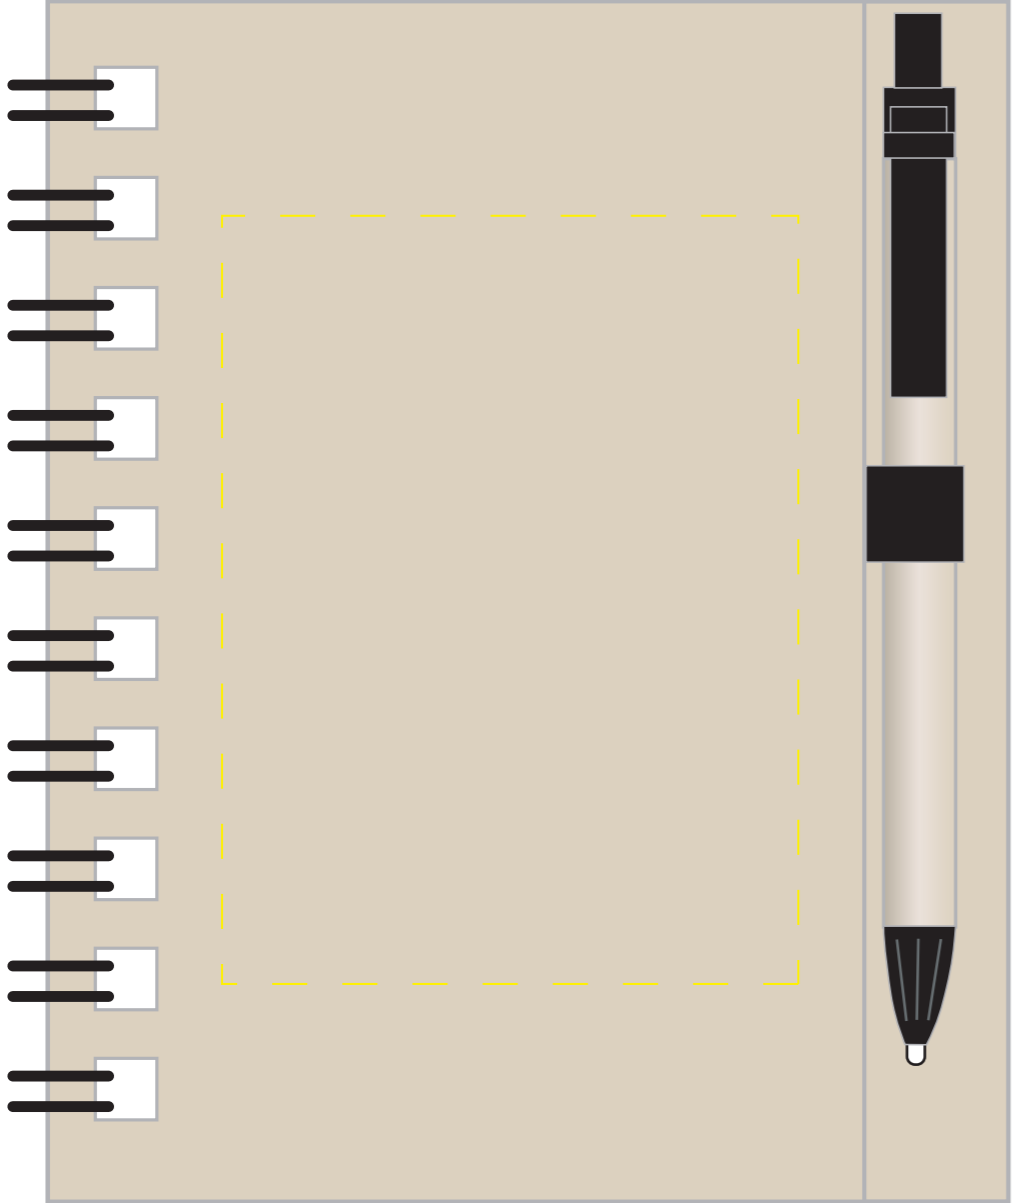

ITEM #9204

Standard Imprint on Front of Notepad (3" x 4")

Optional Imprint on Back of Notepad (3" x 4")

(Recycling symbol is standard and cannot be removed)